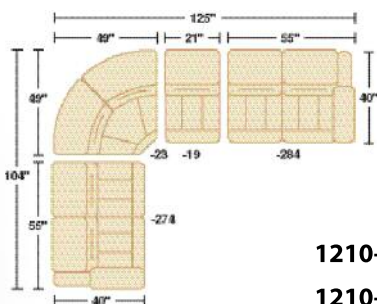

# LATTITUDES

collection by Flexsteel®

1210 Reclining Sofa

1210 Reclining Love Seat

1210 Gliding Recliner

**Note:** Sectional components are available. Refer to 1510 for a photo.

	Height	Seat Width	Overall Width	Seat Depth	Overall Depth	Arm Height	Seat Height	Seat Cushions
<b>1210-62 Reclining Sofa</b>	40"	66"	87"	22"	40"	26"	20"	3
<b>1210-60 Reclining Love Seat</b>	40"	45"	66"	22"	40"	26"	20"	2
<b>1210-54 Gliding Recliner</b>	40"	22"	43"	22"	40"	26"	20"	1
<b>1210-274 LAF Reclining Love Seat</b>	40"	44"	55"	22"	40"	26"	20"	2
<b>1210-284 RAF Reclining Love Seat</b>	40"	44"	55"	22"	40"	26"	20"	2
<b>1210-23 Full Wedge</b>	40"	68"	49"	22"	49"		20"	1
<b>1210-19 Armless Chair</b>	40"	21"	21"	22"	40"		20"	1
<b>Cushions</b>								
High Density Cushion (HC)		<b>1210-62, -60</b>	<b>1210-54</b>	<b>1210-274, -284</b>	<b>1210-23</b>	<b>1210-19</b>		
		●	●	●	●	●		
<b>Seat Construction</b>								
Dualflex® Spring System		<b>1210-62, -60</b>	<b>1210-54</b>	<b>1210-274, -284</b>	<b>1210-23</b>	<b>1210-19</b>		
		●	●	●	●	●		
Woven Webbing								
Attached Seat Cushion		●	●	●	●	●		
Loose Seat Cushion								
<b>Back Construction</b>								
Attached Back Cushion		<b>1210-62, -60</b>	<b>1210-54</b>	<b>1210-274, -284</b>	<b>1210-23</b>	<b>1210-19</b>		
		●	●	●	●	●		
Semi Attached Back Cushion								
Loose Pillow Back Cushion								