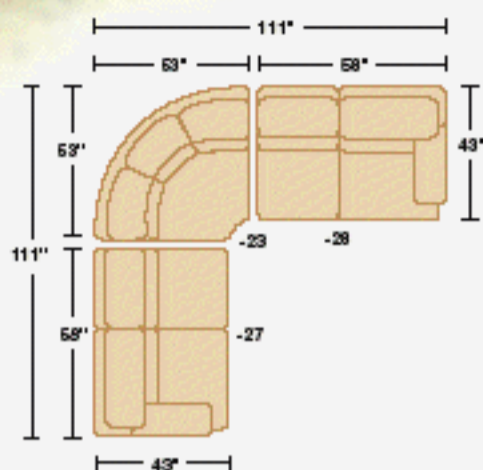

LATITUDES

collection by Flexsteel®

1127 Sectional
with Love Seat LAF, Full Wedge & Love Seat RAF
Overall combined group dimensions are 39"H x 111"W x 111"D

1127 Sectional
with Corner Sofa, Armless Chair & Love Seat RAF
Overall combined group dimensions with armless chair are 39"H x 124"W x 100"D

Available with 2 Recliners

	Height	Seat Width	Overall Width	Seat Depth	Overall Depth	Arm Height	Seat Height	Seat Cushions
1127-33 Corner Sofa LAF	39"	65"	100"	22"	43"	27"	21"	3
1127-28 Love Seat RAF	39"	45"	58"	22"	43"	27"	21"	2
1127-27 Love Seat LAF	39"	45"	58"	22"	43"	27"	21"	2
1127-23 Full Wedge	39"	48"	76"	23"	45"		21"	1
1127-19 Armless Chair	39"	23"	23"	22"	43"		21"	1
Cushions								
Luxury Cushion (LC)		1127-33	1127-28	1127-27	1127-23	1127-19		
		•	•	•	•	•		
Seat Construction								
Dualflex® Spring System		1127-33	1127-28	1127-27	1127-23	1127-19		
Woven Webbing		•	•	•	•	•		
Attached Seat Cushion		•	•	•	•	•		
Loose Seat Cushion								
Back Construction								
Attached Back Cushion		1127-33	1127-28	1127-27	1127-23	1127-19		
Semi Attached Back Cushion		•	•	•	•	•		
Loose Pillow Back Cushion								