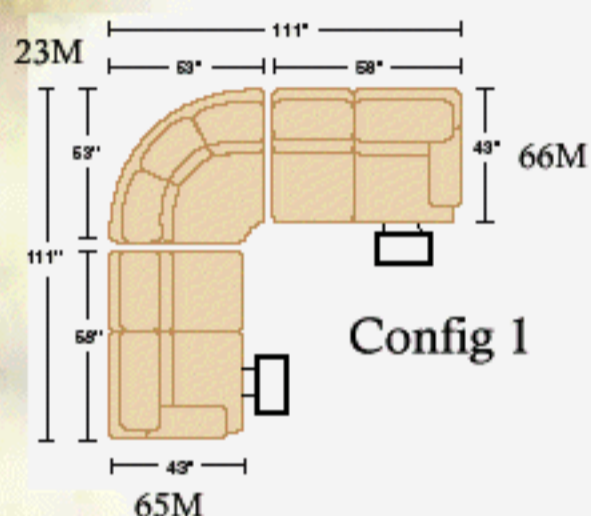

LATITUDES

collection by Flexsteel®

1127 Sectional
with Love Seat LAF, Full Wedge & Love Seat RAF
Overall combined group dimensions are 39"H x 111"W x 111"D

1127 Sectional
with Corner Sofa, Armless Chair & Love Seat RAF
Overall combined group dimensions with armless chair are 39"H x 124"W x 100"D

Available with 2 Recliners

	Height	Seat Width	Overall Width	Seat Depth	Overall Depth	Arm Height	Seat Height	Seat Cushions
1127-33 Corner Sofa LAF	39"	65"	100"	22"	43"	27"	21"	3
1127-28 Love Seat RAF	39"	45"	58"	22"	43"	27"	21"	2
1127-27 Love Seat LAF	39"	45"	58"	22"	43"	27"	21"	2
1127-23 Full Wedge	39"	48"	76"	23"	45"		21"	1
1127-19 Armless Chair	39"	23"	23"	22"	43"		21"	1
Cushions								
Luxury Cushion (LC)		1127-33	1127-28	1127-27	1127-23	1127-19		
		•	•	•	•	•		
Seat Construction								
Dualflex® Spring System		1127-33	1127-28	1127-27	1127-23	1127-19		
Woven Webbing		•	•	•	•	•		
Attached Seat Cushion		•	•	•	•	•		
Loose Seat Cushion								
Back Construction								
Attached Back Cushion		1127-33	1127-28	1127-27	1127-23	1127-19		
Semi Attached Back Cushion		•	•	•	•	•		
Loose Pillow Back Cushion								