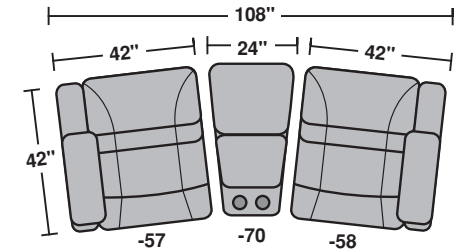

comfort relaxing durable luxurious style functional tailoring extraordinary beautiful dependable quality selection craftsmanship elegant fashion

LATITUDES

collection by Flexsteel®

1231 Reclining Sectional
LAF Recliner, Wedge Console, RAF Recliner

1231 Recliner

1231 Breakthrough Group

©Flexsteel Industries Inc. 10/2008

1231 Breakthrough Group

	Height	Seat Width	Overall Width	Seat Depth	Overall Depth	Arm Height	Seat Height	Seat Cushions
1231-57 LAF Recliner	39"	29"	42"	21"	42"	27"	21"	1
1231-58 RAF Recliner	39"	29"	42"	21"	42"	27"	21"	1
1231-59 Armless Recliner	39"	32"	32"	21"	42"		21"	1
1231-19 Armless Chair	39"	32"	32"	21"	42"		21"	1
1231-25 LAF Incliner Chaise	39"	29"	42"	51"	70"	27"	21"	1
1231-26 RAF Incliner Chaise	39"	29"	42"	51"	70"	27"	21"	1
1231-23 Full Wedge	39"	41"	66"	24"	43"		21"	1
1231-70 Wedge Console	35"		24"		39"			
1231-72 Straight Console	39"		14"		40"			
1231-54 Gliding Recliner	39"	19"	44"	21"	42"	27"	21"	1
1231-50 Recliner	39"	22"	48"	21"	42"	27"	21"	1

Overall combined group dimensions as shown are 39"H x 108"W x 42"D

657-70
leather / vinyl

	1231-57, -58	1231-26, -25		1231-54	1231-72
	1231-59	1231-19	1231-23	1231-50	1231-70
Cushions					
High Density Cushion (HC)	●	●	●	●	
Seat Construction					
Dualflex® Spring System	●	●	●	●	
Woven Webbing					
Attached Seat Cushion	●	●	●	●	
Back Construction					
Attached Back Cushion					
Semi Attached Back Cushion	●	●	●	●	●
Loose Pillow Back Cushion					