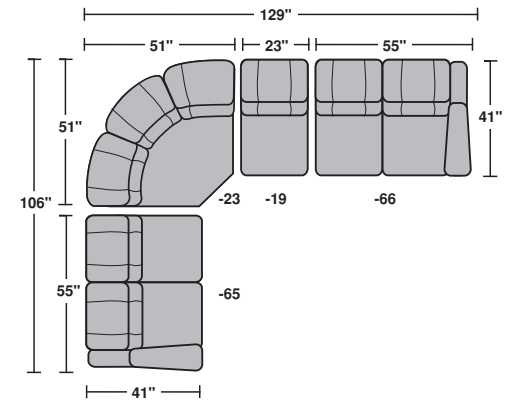

# 1266 McKinley Group

**1266-65 LAF Reclining Love Seat**

**1266-66 RAF Reclining Love Seat**

**1266-23 Full Wedge**

**1266-19 Armless Chair**

**1266-54 Gliding Recliner**

	Height	Seat Width	Overall Width	Seat Depth	Overall Depth	Arm Height	Seat Height	Seat Cushions
1266-65 LAF Reclining Love Seat	39"	45"	55"	20"	41"	25"	21"	2
1266-66 RAF Reclining Love Seat	39"	45"	55"	20"	41"	25"	21"	2
1266-23 Full Wedge	39"	16"	73"	22"	45"	21"	21"	1
1266-19 Armless Chair	39"	23"	23"	20"	41"	21"	21"	1
1266-54 Gliding Recliner	39"	22"	43"	20"	43"	25"	21"	1

swatch size 2.5 by 2.5

**012-60**

leather / vinyl

**LATITUDES™**  
collection by Flexsteel®

©Flexsteel Industries Inc. 04/2010

Dimensions are subject to variance. Options are subject to change without notice.