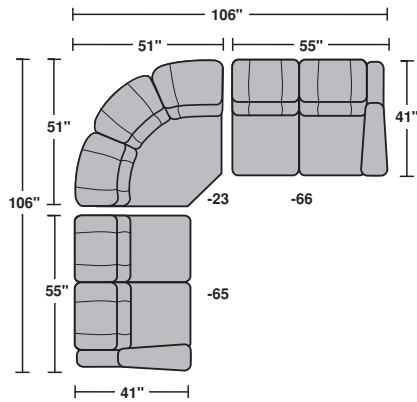

# LATITUDES

collection by Flexsteel®

1266 Sectional  
LAF Reclining Love Seat, Full Wedge,  
Armless Chair, RAF Reclining Love Seat

1266 Gliding Recliner

1266 Sectional  
LAF Reclining Love Seat, Full Wedge,  
RAF Reclining Love Seat

# 1266 McKinley Group

**1266-65 LAF Reclining Love Seat**

**1266-66 RAF Reclining Love Seat**

**1266-23 Full Wedge**

**1266-19 Armless Chair**

**1266-54 Gliding Recliner**

	Height	Seat Width	Overall Width	Seat Depth	Overall Depth	Arm Height	Seat Height	Seat Cushions
1266-65 LAF Reclining Love Seat	39"	45"	55"	20"	41"	25"	21"	2
1266-66 RAF Reclining Love Seat	39"	45"	55"	20"	41"	25"	21"	2
1266-23 Full Wedge	39"	16"	73"	22"	45"	21"	21"	1
1266-19 Armless Chair	39"	23"	23"	20"	41"	21"	21"	1
1266-54 Gliding Recliner	39"	22"	43"	20"	43"	25"	21"	1

swatch size 2.5 by 2.5

**012-60**

leather / vinyl

**LATITUDES™**  
collection by Flexsteel®

©Flexsteel Industries Inc. 04/2010

Dimensions are subject to variance. Options are subject to change without notice.