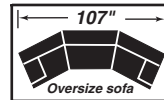

Overall dimensions of 323 conversation sofa