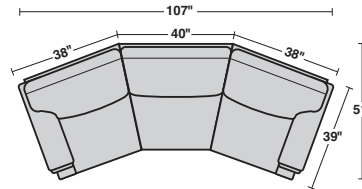

- ▲ Standard
- Optional

	Height	Seat Width	Overall Width	Seat Depth	Overall Depth	Open Depth	Arm Height	Seat Height	Mattress Size	Pillow Style (Qty)
3305-323 Conversation Sofa	34	77	107	20	51		24	20		
3305-31 Sofa	35	71	91	22	39		25	21		
3305-20 Love Seat	35	51	71	22	39		25	21		
3305-10 Chair	35	25	45	22	39		25	21		
3305-08 Ottoman	18		31		23					

Dimensions are subject to variance. Options are subject to change without notice.

Rev. 6/06

As pictured: 3305-31: body leather 020-70; wood finish V
Also available in fabric, see 7305 group

3305-20 Love Seat