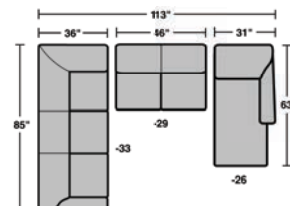

Digby ~ Fabric

Love seat also available (5966-20)

Dimensions

-31 Sofa
36"h x 80"w x 36"d

-30 Two-cushion Sofa
36"h x 70"w x 36"d

-20 Love Seat
36"h x 54"w x 36"d

-10 Chair
36"h x 34"w x 36"d

-08 Ottoman
18"h x 27"w x 22"d

-50 Recliner
42"h x 34"w x 37"d

-19 Armless Chair
36"h x 23"W x 36"d

-25 LAF Chaise
36"h x 31"w x 63"d

-26 RAF Chaise
36"h x 31"w x 63"d

-27 LAF Love Seat
36"h x 52"w x 36"d

-28 RAF Love Seat
36"h x 52"w x 36"d

-29 Armless Love Seat
36"h x 46"w x 36"d

-33 LAF Corner Sofa
36"h x 85"w x 36"d

-34 RAF Corner Sofa
36"h x 85"w x 36"d

-37 LAF Sofa
36"h x 75"W x 36"d

-38 RAF Sofa
36"h x 75"W x 36"d

Digby ~ Leather

Love seat also available (3966-20)

3966 / 5966 Group Components & Configurations

Frame:
Lifetime Warranted

Blue Steel Seat Spring:
Lifetime Warranted

Plush Cushions:
Lifetime Warranted

Luxury Cushions:
Two-Year Warranty

© Flexsteel Industries, Inc.
07/08 • FR30122