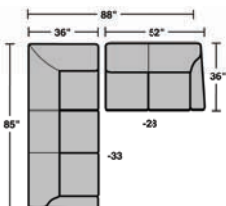

Digby ~ Fabric

Love seat also available (5966-20)

Dimensions

-31 Sofa
36"h x 80"w x 36"d

-30 Two-cushion Sofa
36"h x 70"w x 36"d

-20 Love Seat
36"h x 54"w x 36"d

-10 Chair
36"h x 34"w x 36"d

-08 Ottoman
18"h x 27"w x 22"d

-50 Recliner
42"h x 34"w x 37"d

-19 Armless Chair
36"h x 23"W x 36"d

-25 LAF Chaise
36"h x 31"w x 63"d

-26 RAF Chaise
36"h x 31"w x 63"d

-27 LAF Love Seat
36"h x 52"w x 36"d

-28 RAF Love Seat
36"h x 52"w x 36"d

-29 Armless Love Seat
36"h x 46"w x 36"d

-33 LAF Corner Sofa
36"h x 85"w x 36"d

-34 RAF Corner Sofa
36"h x 85"w x 36"d

-37 LAF Sofa
36"h x 75"W x 36"d

-38 RAF Sofa
36"h x 75"W x 36"d

Digby ~ Leather

Love seat also available (3966-20)

3966 / 5966 Group Components & Configurations

Frame:
Lifetime Warranted

Blue Steel Seat Spring:
Lifetime Warranted

Plush Cushions:
Lifetime Warranted

Luxury Cushions:
Two-Year Warranty

© Flexsteel Industries, Inc.
07/08 • FR30122