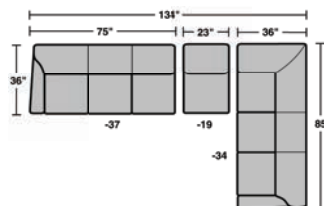

Frame:
Lifetime Warranted

Blue Steel Seat Spring:
Lifetime Warranted

Plush Cushions:
Lifetime Warranted

Luxury Cushions:
Two-Year Warranty

© Flexsteel Industries, Inc.
07/08 • FR30122