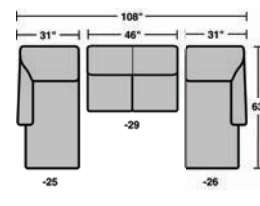

Digby ~ Fabric

Love seat also available (5966-20)

Dimensions

-31 Sofa
36"h x 80"w x 36"d

-30 Two-cushion Sofa
36"h x 70"w x 36"d

-20 Love Seat
36"h x 54"w x 36"d

-10 Chair
36"h x 34"w x 36"d

-08 Ottoman
18"h x 27"w x 22"d

-50 Recliner
42"h x 34"w x 37"d

-19 Armless Chair
36"h x 23"W x 36"d

-25 LAF Chaise
36"h x 31"w x 63"d

-26 RAF Chaise
36"h x 31"w x 63"d

-27 LAF Love Seat
36"h x 52"w x 36"d

-28 RAF Love Seat
36"h x 52"w x 36"d

-29 Armless Love Seat
36"h x 46"w x 36"d

-33 LAF Corner Sofa
36"h x 85"w x 36"d

-34 RAF Corner Sofa
36"h x 85"w x 36"d

-37 LAF Sofa
36"h x 75"W x 36"d

-38 RAF Sofa
36"h x 75"W x 36"d

Digby ~ Leather

Love seat also available (3966-20)

3966 / 5966 Group Components & Configurations

Frame:
Lifetime Warranted

Blue Steel Seat Spring:
Lifetime Warranted

Plush Cushions:
Lifetime Warranted

Luxury Cushions:
Two-Year Warranty

© Flexsteel Industries, Inc.
07/08 • FR30122