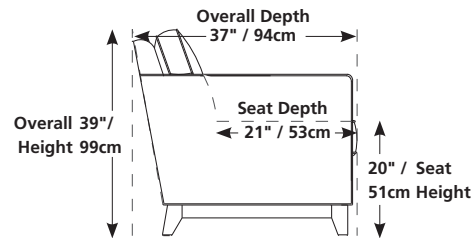

## Design • It • Yourself

**Wallhugger** – fully reclines with only 3" / 8cm wall clearance, allowing greater decorating flexibility and more efficient use of space.

Depth in full recline = 62" / 157cm

RHF = Right hand facing / LHF = Left hand facing

86" / 218cm wide  
51 sofa recliner  
61 sofa power recliner  
inside arm to inside arm  
= 69" / 175cm

64" / 163cm wide  
53 loveseat recliner  
63 loveseat power recliner  
inside arm to inside arm  
= 47" / 119cm

40" / 102cm wide  
31 chair power wallhugger recliner  
32 chair rocker recliner  
33 chair swivel rocker recliner  
35 chair wallhugger recliner  
inside arm to inside arm  
= 23" / 58cm