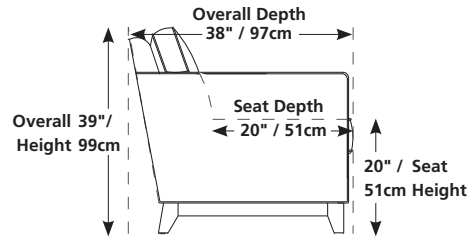

40022 / 45022 RYAN

Over 300 leathers and fabrics to choose from. Your choice...

Design • It • Yourself

Wallhugger – fully reclines with only 2" / 5cm wall clearance, allowing greater decorating flexibility and more efficient use of space.

Depth in full recline = 65" / 165cm

73" / 185cm wide
75 sofa recliner
5P sofa power recliner
inside arm to inside arm
= 62" / 157cm

57" / 145cm wide
53 loveseat recliner
63 loveseat power recliner
inside arm to inside arm
= 45" / 114cm

70" / 178cm wide
21 sofa bed 54"
inside arm to inside arm
= 61" / 155cm

32" / 81cm wide
31 chair power wallhugger
recliner
32 chair rocker recliner
33 chair swivel rocker
recliner
35 chair wallhugger recliner
inside arm to inside arm
= 22" / 56cm