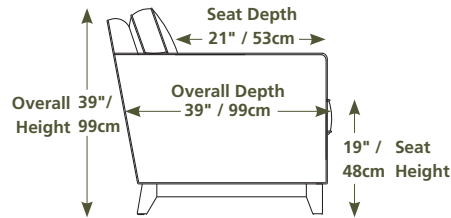

40058 / 45058 BERKLEY

Over 100 leathers, fabrics and colours to choose from. Your choice...

Wallhugger – fully reclines with only 2" / 5cm wall clearance, allowing greater decorating flexibility and more efficient use of space.

Forward extension to a maximum of 26" / 65cm.

Design • It • Yourself

82" / 208cm wide
75 sofa recliner
inside arm to inside arm
= 60" / 152cm

80" / 203cm wide
21 sofa bed 54"
inside arm to inside arm
= 60" / 152cm

41" / 104cm wide
31 power recliner
32 rocker recliner
33 swivel rocker recliner
35 wall hugger recliner
inside arm to inside arm
= 21" / 53cm

49" / 124cm wide
49 cuddler recliner
inside arm to inside arm
= 30" / 76cm

27" x 36" x 36"
69cm x 92cm x 92cm
84 home theater wedge

54" / 137cm wide
85 wedge seat 45°

MOST POPULAR CONFIGURATIONS