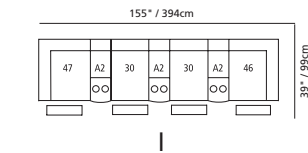

Forward extension to a maximum of 26" / 66cm.

Design • It • Yourself

86" / 218cm wide
51 sofa recliner
61 sofa power recliner

64" / 163cm wide
53 loveseat recliner
63 loveseat power recliner

39" / 99cm wide
31 power recliner
32 rocker recliner
33 swivel recliner
35 wall hugger recliner

33" / 84cm wide
47 LHF recliner
67 LHF power recliner

33" / 84cm wide
46 RHF recliner
66 RHF power recliner

23" / 58cm wide
30 armless recliner
60 armless power recliner

23" / 58cm wide
10 armless chair

33" / 84cm wide
13 RHF stationary end
14 LHF stationary end

72" / 183cm wide
26 LHF sofa bed 54"
27 RHF sofa bed 54"

47" / 119cm wide
09 corner curve

A2 console
13" x 36" x 36"
33cm x 91cm x 91cm
• storage under armpad
• 2 cup holders

A0 home theater wedge
17" x 36" x 36"
43cm x 91cm x 91cm
• storage under armpad
• 2 cup holders

A1 45° wedge
36" x 36" x 36"
91cm x 91cm x 91cm
• storage under armpad
• 2 cup holders

04 home theater ottoman
44" x 28" x 19"
112cm x 71cm x 48cm
• storage drawer

MOST POPULAR CONFIGURATIONS

NOTE: ALWAYS ASSEMBLE CONFIGURATIONS FROM RIGHT HAND FACING TO LEFT HAND FACING COMPONENTS