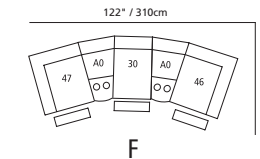

Forward extension to a maximum of 26" / 66cm.

Design • It • Yourself

86" / 218cm wide
51 sofa recliner
61 sofa power recliner

64" / 163cm wide
53 loveseat recliner
63 loveseat power recliner

39" / 99cm wide
31 power recliner
32 rocker recliner
33 swivel recliner
35 wall hugger recliner

33" / 84cm wide
47 LHF recliner
67 LHF power recliner

33" / 84cm wide
46 RHF recliner
66 RHF power recliner

23" / 58cm wide
30 armless recliner
60 armless power recliner

23" / 58cm wide
10 armless chair

33" / 84cm wide
13 RHF stationary end
14 LHF stationary end

72" / 183cm wide
26 LHF sofa bed 54"
27 RHF sofa bed 54"

47" / 119cm wide
09 corner curve

A2 console
13" x 36" x 36"
33cm x 91cm x 91cm
• storage under armpad
• 2 cup holders

A0 home theater wedge
17" x 36" x 36"
43cm x 91cm x 91cm
• storage under armpad
• 2 cup holders

A1 45° wedge
36" x 36" x 36"
91cm x 91cm x 91cm
• storage under armpad
• 2 cup holders

04 home theater ottoman
44" x 28" x 19"
112cm x 71cm x 48cm
• storage drawer

MOST POPULAR CONFIGURATIONS

NOTE: ALWAYS ASSEMBLE CONFIGURATIONS FROM RIGHT HAND FACING TO LEFT HAND FACING COMPONENTS