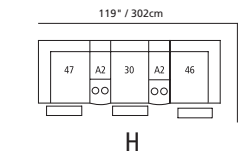

Forward extension to a maximum of 26" / 66cm.

Design • It • Yourself

86" / 218cm wide
51 sofa recliner
61 sofa power recliner

64" / 163cm wide
53 loveseat recliner
63 loveseat power recliner

39" / 99cm wide
31 power recliner
32 rocker recliner
33 swivel recliner
35 wall hugger recliner

33" / 84cm wide
47 LHF recliner
67 LHF power recliner

33" / 84cm wide
46 RHF recliner
66 RHF power recliner

23" / 58cm wide
30 armless recliner
60 armless power recliner

23" / 58cm wide
10 armless chair

33" / 84cm wide
13 RHF stationary end
14 LHF stationary end

72" / 183cm wide
26 LHF sofa bed 54"
27 RHF sofa bed 54"

47" / 119cm wide
09 corner curve

A2 console
13" x 36" x 36"
33cm x 91cm x 91cm
• storage under armpad
• 2 cup holders

A0 home theater wedge
17" x 36" x 36"
43cm x 91cm x 91cm
• storage under armpad
• 2 cup holders

A1 45° wedge
36" x 36" x 36"
91cm x 91cm x 91cm
• storage under armpad
• 2 cup holders

04 home theater ottoman
44" x 28" x 19"
112cm x 71cm x 48cm
• storage drawer

MOST POPULAR CONFIGURATIONS

NOTE: ALWAYS ASSEMBLE CONFIGURATIONS FROM RIGHT HAND FACING TO LEFT HAND FACING COMPONENTS