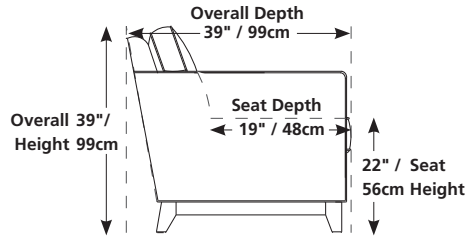

40094 / 45094 ARIA

Over 300 leathers and fabrics to choose from. Your choice...

Wallhugger – fully reclines with only 2" / 5cm wall clearance, allowing greater decorating flexibility and more efficient use of space.

Forward extension to a maximum of 26" / 66cm.

Design • It • Yourself

86" / 218cm wide
51 sofa recliner
61 sofa power recliner

64" / 163cm wide
53 loveseat recliner
63 loveseat power recliner

39" / 99cm wide
31 power recliner
32 rocker recliner
33 swivel recliner
35 wall hugger recliner

33" / 84cm wide
47 LHF recliner
67 LHF power recliner

33" / 84cm wide
46 RHF recliner
66 RHF power recliner

23" / 58cm wide
30 armless recliner
60 armless power recliner

23" / 58cm wide
10 armless chair

33" / 84cm wide
13 RHF stationary end
14 LHF stationary end

72" / 183cm wide
26 LHF sofa bed 54"
27 RHF sofa bed 54"

47" / 119cm wide
09 corner curve

A2 console
13" x 36" x 36"
33cm x 91cm x 91cm
• storage under armpad
• 2 cup holders

A0 home theater wedge
17" x 36" x 36"
43cm x 91cm x 91cm
• storage under armpad
• 2 cup holders

A1 45° wedge
36" x 36" x 36"
91cm x 91cm x 91cm
• storage under armpad
• 2 cup holders

04 home theater ottoman
44" x 28" x 19"
112cm x 71cm x 48cm
• storage drawer