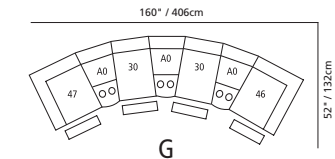

Forward extension to a maximum of 26" / 66cm.

Design • It • Yourself

86" / 218cm wide
51 sofa recliner
61 sofa power recliner

64" / 163cm wide
53 loveseat recliner
63 loveseat power recliner

39" / 99cm wide
31 power recliner
32 rocker recliner
33 swivel recliner
35 wall hugger recliner

33" / 84cm wide
47 LHF recliner
67 LHF power recliner

33" / 84cm wide
46 RHF recliner
66 RHF power recliner

23" / 58cm wide
30 armless recliner
60 armless power recliner

23" / 58cm wide
10 armless chair

33" / 84cm wide
13 RHF stationary end
14 LHF stationary end

72" / 183cm wide
26 LHF sofa bed 54"
27 RHF sofa bed 54"

47" / 119cm wide
09 corner curve

A2 console
13" x 36" x 36"
33cm x 91cm x 91cm
• storage under armpad
• 2 cup holders

A0 home theater wedge
17" x 36" x 36"
43cm x 91cm x 91cm
• storage under armpad
• 2 cup holders

A1 45° wedge
36" x 36" x 36"
91cm x 91cm x 91cm
• storage under armpad
• 2 cup holders

04 home theater ottoman
44" x 28" x 19"
112cm x 71cm x 48cm
• storage drawer

MOST POPULAR CONFIGURATIONS

NOTE: ALWAYS ASSEMBLE CONFIGURATIONS FROM RIGHT HAND FACING TO LEFT HAND FACING COMPONENTS