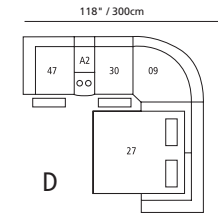

33" / 84cm wide
47 LHF recliner
67 LHF power recliner

33" / 84cm wide
46 RHF recliner
66 RHF power recliner

23" / 58cm wide
30 armless recliner
60 armless power recliner

23" / 58cm wide
10 armless chair

33" / 84cm wide
13 RHF stationary end
14 LHF stationary end

72" / 183cm wide
26 LHF sofa bed 54"
27 RHF sofa bed 54"

47" / 119cm wide
09 corner curve

A2 console
13" x 36" x 36"
33cm x 91cm x 91cm
• storage under armpad
• 2 cup holders

A0 home theater wedge
17" x 36" x 36"
43cm x 91cm x 91cm
• storage under armpad
• 2 cup holders

A1 45° wedge
36" x 36" x 36"
91cm x 91cm x 91cm
• storage under armpad
• 2 cup holders

04 home theater ottoman
44" x 28" x 19"
112cm x 71cm x 48cm
• storage drawer

MOST POPULAR CONFIGURATIONS

NOTE: ALWAYS ASSEMBLE CONFIGURATIONS FROM RIGHT HAND FACING TO LEFT HAND FACING COMPONENTS

STATIONARY OPTIONS

62" / 157cm wide
03 loveseat

86" / 218cm wide
22 sofa bed 60"