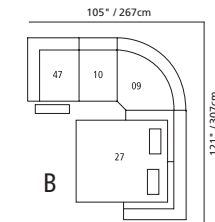

Forward extension to a maximum of 26" / 66cm.

Design • It • Yourself

86" / 218cm wide
51 sofa recliner
61 sofa power recliner

64" / 163cm wide
53 loveseat recliner
63 loveseat power recliner

39" / 99cm wide
31 power recliner
32 rocker recliner
33 swivel recliner
35 wall hugger recliner

33" / 84cm wide
47 LHF recliner
67 LHF power recliner

33" / 84cm wide
46 RHF recliner
66 RHF power recliner

23" / 58cm wide
30 armless recliner
60 armless power recliner

23" / 58cm wide
10 armless chair

33" / 84cm wide
13 RHF stationary end
14 LHF stationary end

72" / 183cm wide
26 LHF sofa bed 54"
27 RHF sofa bed 54"

47" / 119cm wide
09 corner curve

A2 console
13" x 36" x 36"
33cm x 91cm x 91cm
• storage under armpad
• 2 cup holders

A0 home theater wedge
17" x 36" x 36"
43cm x 91cm x 91cm
• storage under armpad
• 2 cup holders

A1 45° wedge
36" x 36" x 36"
91cm x 91cm x 91cm
• storage under armpad
• 2 cup holders

04 home theater ottoman
44" x 28" x 19"
112cm x 71cm x 48cm
• storage drawer

MOST POPULAR CONFIGURATIONS

NOTE: ALWAYS ASSEMBLE CONFIGURATIONS FROM RIGHT HAND FACING TO LEFT HAND FACING COMPONENTS