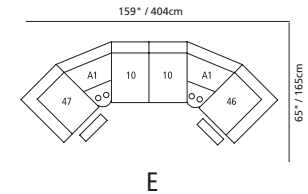

Forward extension to a maximum of 26" / 66cm.

Design • It • Yourself

86" / 218cm wide
51 sofa recliner
61 sofa power recliner

64" / 163cm wide
53 loveseat recliner
63 loveseat power recliner

39" / 99cm wide
31 power recliner
32 rocker recliner
33 swivel recliner
35 wall hugger recliner

33" / 84cm wide
47 LHF recliner
67 LHF power recliner

33" / 84cm wide
46 RHF recliner
66 RHF power recliner

23" / 58cm wide
30 armless recliner
60 armless power recliner

23" / 58cm wide
10 armless chair

33" / 84cm wide
13 RHF stationary end
14 LHF stationary end

72" / 183cm wide
26 LHF sofa bed 54"
27 RHF sofa bed 54"

47" / 119cm wide
09 corner curve

A2 console
13" x 36" x 36"
33cm x 91cm x 91cm
• storage under armpad
• 2 cup holders

A0 home theater wedge
17" x 36" x 36"
43cm x 91cm x 91cm
• storage under armpad
• 2 cup holders

A1 45° wedge
36" x 36" x 36"
91cm x 91cm x 91cm
• storage under armpad
• 2 cup holders

04 home theater ottoman
44" x 28" x 19"
112cm x 71cm x 48cm
• storage drawer

MOST POPULAR CONFIGURATIONS

NOTE: ALWAYS ASSEMBLE CONFIGURATIONS FROM RIGHT HAND FACING TO LEFT HAND FACING COMPONENTS