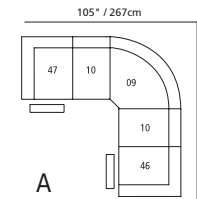

Forward extension to a maximum of 26" / 66cm.

Design • It • Yourself

86" / 218cm wide
51 sofa recliner
61 sofa power recliner

64" / 163cm wide
53 loveseat recliner
63 loveseat power recliner

39" / 99cm wide
31 power recliner
32 rocker recliner
33 swivel recliner
35 wall hugger recliner

33" / 84cm wide
47 LHF recliner
67 LHF power recliner

33" / 84cm wide
46 RHF recliner
66 RHF power recliner

23" / 58cm wide
30 armless recliner
60 armless power recliner

23" / 58cm wide
10 armless chair

33" / 84cm wide
13 RHF stationary end
14 LHF stationary end

72" / 183cm wide
26 LHF sofa bed 54"
27 RHF sofa bed 54"

47" / 119cm wide
09 corner curve

A2 console
13" x 36" x 36"
33cm x 91cm x 91cm
• storage under armpad
• 2 cup holders

A0 home theater wedge
17" x 36" x 36"
43cm x 91cm x 91cm
• storage under armpad
• 2 cup holders

A1 45° wedge
36" x 36" x 36"
91cm x 91cm x 91cm
• storage under armpad
• 2 cup holders

04 home theater ottoman
44" x 28" x 19"
112cm x 71cm x 48cm
• storage drawer

MOST POPULAR CONFIGURATIONS

NOTE: ALWAYS ASSEMBLE CONFIGURATIONS FROM RIGHT HAND FACING TO LEFT HAND FACING COMPONENTS