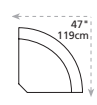

- 30" / 76cm wide
- 46 right arm facing recliner
- 66 right arm facing power recliner

- 68" / 173cm wide
- 27 right arm facing
- 54" sofa bed

- 81 45° wedge
- 36" x 36" x 36"
- 92cm x 92cm x 92cm
- storage under armpad
- 2 cup holders

- 57" / 145cm wide
- 53 loveseat recliner
- 63 loveseat power recliner
- inside arm to inside arm = 46" / 117cm

- 23" / 58cm wide
- 30 armless recliner
- 60 armless power recliner

- 47" / 119cm wide
- 09 corner seat

- 04 home theater ottoman
- 44" x 28" x 19"
- 112cm x 72cm x 48cm
- storage drawer

MOST POPULAR CONFIGURATIONS

A

B

D

E

F

G

H

I

NOTE: ALWAYS ASSEMBLE CONFIGURATIONS FROM RIGHT HAND FACING TO LEFT HAND FACING COMPONENTS

STATIONARY OPTIONS

- 01 stationary sofa
- 80" x 39" x 39"
- 203cm x 99cm x 99cm
- inside arm to inside arm = 67" / 170cm