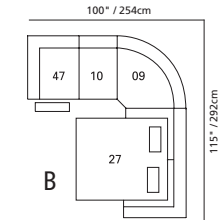

- 57" / 145cm wide
- 53 loveseat recliner
- 63 loveseat power recliner
- inside arm to inside arm = 46" / 117cm

- 23" / 58cm wide
- 30 armless recliner
- 60 armless power recliner

- 47" / 119cm wide
- 09 corner seat

- 04 home theater ottoman
- 44" x 28" x 19"
- 112cm x 72cm x 48cm
- storage drawer

MOST POPULAR CONFIGURATIONS

A

B

D

E

F

G

H

I

NOTE: ALWAYS ASSEMBLE CONFIGURATIONS FROM RIGHT HAND FACING TO LEFT HAND FACING COMPONENTS

STATIONARY OPTIONS

- 01 stationary sofa
- 80" x 39" x 39"
- 203cm x 99cm x 99cm
- inside arm to inside arm = 67" / 170cm

- 03 stationary loveseat
- 58" x 39" x 39"
- 147cm x 99cm x 99cm
- inside arm to inside arm = 46" / 117cm

- 02 stationary chair
- 36" x 39" x 39"
- 91cm x 99cm x 99cm
- inside arm to inside arm = 22" / 56cm