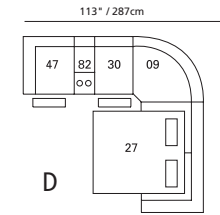

- 57" / 145cm wide
- 53 loveseat recliner
- 63 loveseat power recliner
- inside arm to inside arm = 46" / 117cm

- 23" / 58cm wide
- 30 armless recliner
- 60 armless power recliner

- 47" / 119cm wide
- 09 corner seat

- 04 home theater ottoman
- 44" x 28" x 19"
- 112cm x 72cm x 48cm
- storage drawer

MOST POPULAR CONFIGURATIONS

A

B

D

E

F

G

H

I

NOTE: ALWAYS ASSEMBLE CONFIGURATIONS FROM RIGHT HAND FACING TO LEFT HAND FACING COMPONENTS

STATIONARY OPTIONS

- 01 stationary sofa
- 80" x 39" x 39"
- 203cm x 99cm x 99cm
- inside arm to inside arm = 67" / 170cm

- 03 stationary loveseat
- 58" x 39" x 39"
- 147cm x 99cm x 99cm
- inside arm to inside arm = 46" / 117cm

- 02 stationary chair
- 36" x 39" x 39"
- 91cm x 99cm x 99cm
- inside arm to inside arm = 22" / 56cm