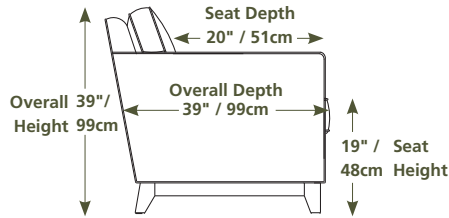

40610 / 45610 ACADIA

Over 100 leathers, fabrics and colours to choose from. Your choice...

Design • It • Yourself

Wallhugger – fully reclines with only 2" / 5cm wall clearance, allowing greater decorating flexibility and more efficient use of space.

Forward extension to a maximum of 26" / 65cm.

- 36" / 91cm wide
- 31 power recliner
- 32 rocker recliner
- 33 swivel rocker recliner
- 35 wall hugger recliner
- inside arm to inside arm = 22" / 56cm

- 23" / 58cm wide
- 10 armless chair

- 82 straight console
- 13" x 36" x 36"
- 33cm x 92cm x 92cm
- storage under armpad
- 2 cup holders

- 30" / 76cm wide
- 47 left arm facing recliner
- 67 left arm facing power recliner

- 68" / 173cm wide
- 26 left arm facing
- 54" sofa bed

- 80 home theater wedge
- 17" x 36" x 36"
- 43cm x 92cm x 92cm
- storage under armpad
- 2 cup holders

- 80" / 203cm wide
- 51 sofa recliner
- 61 sofa power recliner
- inside arm to inside arm = 67" / 170cm

- 30" / 76cm wide
- 46 right arm facing recliner
- 66 right arm facing power recliner

- 68" / 173cm wide
- 27 right arm facing
- 54" sofa bed

- 81 45° wedge
- 36" x 36" x 36"
- 92cm x 92cm x 92cm
- storage under armpad
- 2 cup holders

- 57" / 145cm wide
- 53 loveseat recliner
- 63 loveseat power recliner
- inside arm to inside arm = 46" / 117cm

- 23" / 58cm wide
- 30 armless recliner
- 60 armless power recliner

- 47" / 119cm wide
- 09 corner seat

- 04 home theater ottoman
- 44" x 28" x 19"
- 112cm x 72cm x 48cm
- storage drawer