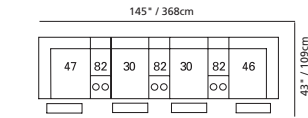

- 57" / 145cm wide
- 53 loveseat recliner
- 63 loveseat power recliner
- inside arm to inside arm = 46" / 117cm

- 23" / 58cm wide
- 30 armless recliner
- 60 armless power recliner

- 47" / 119cm wide
- 09 corner seat

- 04 home theater ottoman
- 44" x 28" x 19"
- 112cm x 72cm x 48cm
- storage drawer

MOST POPULAR CONFIGURATIONS

A

B

D

E

F

G

H

I

NOTE: ALWAYS ASSEMBLE CONFIGURATIONS FROM RIGHT HAND FACING TO LEFT HAND FACING COMPONENTS

STATIONARY OPTIONS

- 01 stationary sofa
- 80" x 39" x 39"
- 203cm x 99cm x 99cm
- inside arm to inside arm = 67" / 170cm

- 03 stationary loveseat
- 58" x 39" x 39"
- 147cm x 99cm x 99cm
- inside arm to inside arm = 46" / 117cm

- 02 stationary chair
- 36" x 39" x 39"
- 91cm x 99cm x 99cm
- inside arm to inside arm = 22" / 56cm