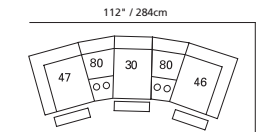

- 57" / 145cm wide
- 53 loveseat recliner
- 63 loveseat power recliner
- inside arm to inside arm = 46" / 117cm

- 23" / 58cm wide
- 30 armless recliner
- 60 armless power recliner

- 47" / 119cm wide
- 09 corner seat

- 04 home theater ottoman
- 44" x 28" x 19"
- 112cm x 72cm x 48cm
- storage drawer

MOST POPULAR CONFIGURATIONS

A

B

D

E

F

G

H

I

NOTE: ALWAYS ASSEMBLE CONFIGURATIONS FROM RIGHT HAND FACING TO LEFT HAND FACING COMPONENTS

STATIONARY OPTIONS

- 01 stationary sofa
- 80" x 39" x 39"
- 203cm x 99cm x 99cm
- inside arm to inside arm = 67" / 170cm

- 03 stationary loveseat
- 58" x 39" x 39"
- 147cm x 99cm x 99cm
- inside arm to inside arm = 46" / 117cm

- 02 stationary chair
- 36" x 39" x 39"
- 91cm x 99cm x 99cm
- inside arm to inside arm = 22" / 56cm