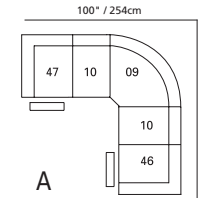

- 57" / 145cm wide
- 53 loveseat recliner
- 63 loveseat power recliner
- inside arm to inside arm = 46" / 117cm

- 23" / 58cm wide
- 30 armless recliner
- 60 armless power recliner

- 47" / 119cm wide
- 09 corner seat

- 04 home theater ottoman
- 44" x 28" x 19"
- 112cm x 72cm x 48cm
- storage drawer

MOST POPULAR CONFIGURATIONS

A

B

D

E

F

G

H

I

NOTE: ALWAYS ASSEMBLE CONFIGURATIONS FROM RIGHT HAND FACING TO LEFT HAND FACING COMPONENTS

STATIONARY OPTIONS

- 01 stationary sofa
- 80" x 39" x 39"
- 203cm x 99cm x 99cm
- inside arm to inside arm = 67" / 170cm

- 03 stationary loveseat
- 58" x 39" x 39"
- 147cm x 99cm x 99cm
- inside arm to inside arm = 46" / 117cm

- 02 stationary chair
- 36" x 39" x 39"
- 91cm x 99cm x 99cm
- inside arm to inside arm = 22" / 56cm