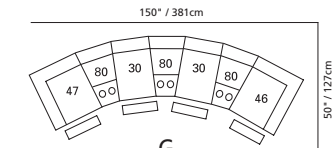

- 57" / 145cm wide
- 53 loveseat recliner
- 63 loveseat power recliner
- inside arm to inside arm = 46" / 117cm

- 23" / 58cm wide
- 30 armless recliner
- 60 armless power recliner

- 47" / 119cm wide
- 09 corner seat

- 04 home theater ottoman
- 44" x 28" x 19"
- 112cm x 72cm x 48cm
- storage drawer

MOST POPULAR CONFIGURATIONS

A

B

D

E

F

G

H

I

NOTE: ALWAYS ASSEMBLE CONFIGURATIONS FROM RIGHT HAND FACING TO LEFT HAND FACING COMPONENTS

STATIONARY OPTIONS

- 01 stationary sofa
- 80" x 39" x 39"
- 203cm x 99cm x 99cm
- inside arm to inside arm = 67" / 170cm

- 03 stationary loveseat
- 58" x 39" x 39"
- 147cm x 99cm x 99cm
- inside arm to inside arm = 46" / 117cm

- 02 stationary chair
- 36" x 39" x 39"
- 91cm x 99cm x 99cm
- inside arm to inside arm = 22" / 56cm