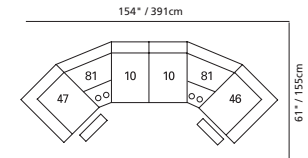

- 57" / 145cm wide
- 53 loveseat recliner
- 63 loveseat power recliner
- inside arm to inside arm = 46" / 117cm

- 23" / 58cm wide
- 30 armless recliner
- 60 armless power recliner

- 47" / 119cm wide
- 09 corner seat

- 04 home theater ottoman
- 44" x 28" x 19"
- 112cm x 72cm x 48cm
- storage drawer

MOST POPULAR CONFIGURATIONS

A

B

D

E

F

G

H

I

NOTE: ALWAYS ASSEMBLE CONFIGURATIONS FROM RIGHT HAND FACING TO LEFT HAND FACING COMPONENTS

STATIONARY OPTIONS

- 01 stationary sofa
- 80" x 39" x 39"
- 203cm x 99cm x 99cm
- inside arm to inside arm = 67" / 170cm

- 03 stationary loveseat
- 58" x 39" x 39"
- 147cm x 99cm x 99cm
- inside arm to inside arm = 46" / 117cm

- 02 stationary chair
- 36" x 39" x 39"
- 91cm x 99cm x 99cm
- inside arm to inside arm = 22" / 56cm