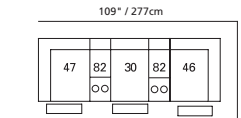

- 57" / 145cm wide
- 53 loveseat recliner
- 63 loveseat power recliner
- inside arm to inside arm = 46" / 117cm

- 23" / 58cm wide
- 30 armless recliner
- 60 armless power recliner

- 47" / 119cm wide
- 09 corner seat

- 04 home theater ottoman
- 44" x 28" x 19"
- 112cm x 72cm x 48cm
- storage drawer

MOST POPULAR CONFIGURATIONS

A

B

D

E

F

G

H

I

NOTE: ALWAYS ASSEMBLE CONFIGURATIONS FROM RIGHT HAND FACING TO LEFT HAND FACING COMPONENTS

STATIONARY OPTIONS

- 01 stationary sofa
- 80" x 39" x 39"
- 203cm x 99cm x 99cm
- inside arm to inside arm = 67" / 170cm

- 03 stationary loveseat
- 58" x 39" x 39"
- 147cm x 99cm x 99cm
- inside arm to inside arm = 46" / 117cm

- 02 stationary chair
- 36" x 39" x 39"
- 91cm x 99cm x 99cm
- inside arm to inside arm = 22" / 56cm