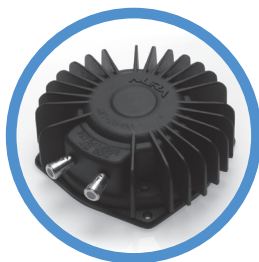

Features...

Easy to clean removable cup holder on every arm (color options available)

Wall hugger design that needs only 6 inches of wall clearance

Also available...

Wireless Bass Shaker System that creates the sensation of being part of the movie, providing the ultimate in Home Theater experience.

RF (radio frequency 2.4 GHZ) transmitter plugs into home theater amplifier that will supply signal to all bass shaker units within 200 ft radius

50 watt (4 ohms) amplifier built into seat of chair

RF receiver built into seat of chair

Bass shaker mounted within the seat back has a nominal impedance of 4 ohms

All you need to get started...

- Plug transmitter into home theater amplifier
- Plug amplifier into the power source of your seating unit
- Adjust individual intensity to your comfort level
- No wires to connect between seats and home theater system
- Wired bass shaker available upon request