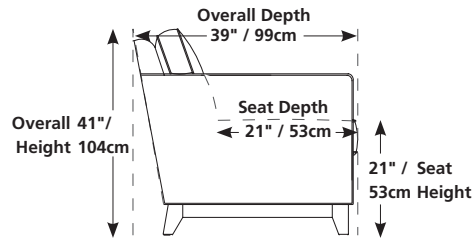

41823 / 46823 CARONA

Over 300 leathers and fabrics to choose from. Your choice...

Wallhugger – fully reclines with only 6" / 15cm wall clearance, allowing greater decorating flexibility and more efficient use of space.
 Single SKU overall depth in full recline = 66" / 168cm
 Configuration depths will vary

Design • It • Yourself

AVAILABLE WITH ALL SKUS (1, 2, 3, 5, 6, 7, 8)

For SKU options, replace "R" with:

E = power recline

W = manual with wireless bass shaker

L = power with wireless bass shaker

39" x 66"
99cm x 168cm
1R – manual recliner

32" x 66"
81cm x 168cm
2R – manual LHF recliner

32" x 66"
81cm x 168cm
3R – manual RHF recliner

46" x 66"
117cm x 168cm
5R – manual LHF recliner with RHF wedge arm

46" x 66"
117cm x 168cm
6R – manual RHF recliner with LHF wedge arm

39" x 66"
99cm x 168cm
7R – manual RHF wedge arm recliner

25" x 66"
64cm x 168cm
8R – manual armless recliner

71" x 66"
180cm x 168cm
1R/3R

78" x 68"
198cm x 173cm
5R/3R

103" x 66"
262cm x 168cm
1R/3R/3R

116" x 71"
295cm x 180cm
5R/7R/3R