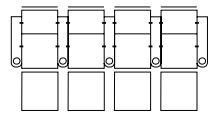

Design • It • Yourself

AVAILABLE WITH ALL SKUS (1, 2, 3, 5, 6, 7, 8)

For SKU options, replace "R" with:

E = power recline

W = manual with wireless bass shaker

L = power with wireless bass shaker

39" x 66"
99cm x 168cm
1R – manual recliner

32" x 66"
81cm x 168cm
2R – manual LHF recliner

32" x 66"
81cm x 168cm
3R – manual RHF recliner

46" x 66"
117cm x 168cm
5R – manual LHF recliner with RHF wedge arm

46" x 66"
117cm x 168cm
6R – manual RHF recliner with LHF wedge arm

39" x 66"
99cm x 168cm
7R – manual RHF wedge arm recliner

25" x 66"
64cm x 168cm
8R – manual armless recliner

71" x 66"
180cm x 168cm
1R/3R

78" x 68"
198cm x 173cm
5R/3R

103" x 66"
262cm x 168cm
1R/3R/3R

116" x 71"
295cm x 180cm
5R/7R/3R