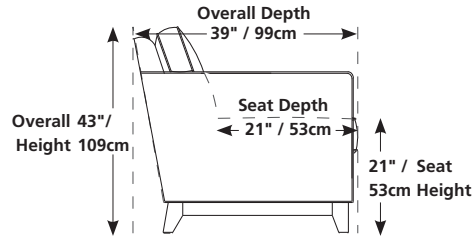

41917 / 46917 CODA

Over 300 leathers and fabrics to choose from. Your choice...

Wallhugger – fully reclines with only 6" / 15cm wall clearance, allowing greater decorating flexibility and more efficient use of space.
 Single SKU overall depth in full recline = 66" / 168cm
 Configuration depths will vary

Design • It • Yourself

AVAILABLE WITH ALL SKUS (1, 2, 3, 5, 6, 7, 8)

For SKU options, replace "R" with:

E = power recline

W = manual with wireless bass shaker

L = power with wireless bass shaker

39" x 66"
99cm x 168cm
1R – manual recliner

32" x 66"
81cm x 168cm
2R – manual LHF recliner

32" x 66"
81cm x 168cm
3R – manual RHF recliner

46" x 66"
117cm x 168cm
5R – manual LHF recliner with RHF wedge arm

46" x 66"
117cm x 168cm
6R – manual RHF recliner with LHF wedge arm

39" x 66"
99cm x 168cm
7R – manual RHF wedge arm recliner

25" x 66"
64cm x 168cm
8R – manual armless recliner

71" x 66"
180cm x 168cm
1R/3R

78" x 68"
198cm x 173cm
5R/3R

103" x 66"
262cm x 168cm
1R/3R/3R

116" x 71"
295cm x 180cm
5R/7R/3R