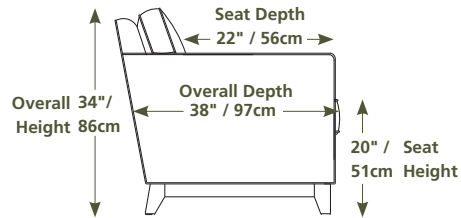

77202 / 70202 / 72202 COMO

Over 100 leathers, fabrics and colours to choose from. Your choice...

Cosmopolitan

80" / 203cm wide
12 LHF sofa
13 RHF sofa

84" / 213cm wide
35 RHF corner chaise
36 LHF corner chaise