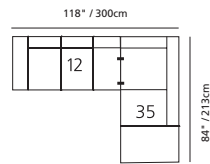

77202 / 70202 / 72202 COMO

Over 100 leathers, fabrics and colours to choose from. Your choice...

Cosmopolitan

80" / 203cm wide
12 LHF sofa
13 RHF sofa

84" / 213cm wide
35 RHF corner chaise
36 LHF corner chaise