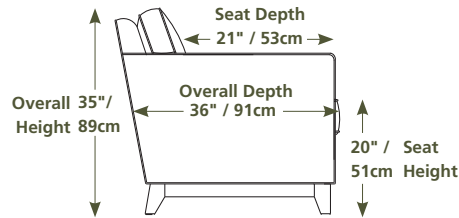

77316 / 70316 LENNOX

Over 100 leathers, fabrics and colours to choose from. Your choice...

Easy Living...

Make an easy going lifestyle a dream come true. Roomy upholstery that encourages stress-free living. Brought to life with over 100 covers in both leather and fabrics to choose from.

Easy Living

87" / 221cm wide
01 sofa
inside arm to inside arm
= 59" / 150cm

66" / 168cm wide
03 loveseat
inside arm to inside arm
= 38" / 97cm

47" / 119cm wide
02 chair
inside arm to inside arm
= 19" / 48cm

26" x 22" x 18"
66cm x 56cm x 46cm
04 ottoman

42" x 35" x 37"
107cm x 89cm x 94cm
62 pushback chair
inside arm to inside arm
= 19" / 48cm

87" / 221cm wide
21 sofa bed 54"
inside arm to inside arm
= 59" / 150cm