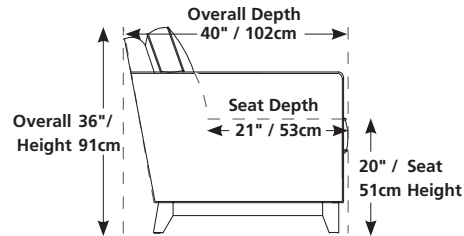

77323 / 70323 HARLEY

Over 300 leathers and fabrics to choose from. Your choice...

Easy Living...

Easy Living

Make an easy going lifestyle a dream come true. Roomy upholstery that encourages stress-free living. Brought to life with over 300 covers in both leather and fabrics to choose from.

83" / 211cm wide
01 sofa
inside arm to inside arm
= 59" / 150cm

61" / 155cm wide
03 loveseat
inside arm to inside arm
= 36" / 91cm

43" / 109cm wide
02 chair
inside arm to inside arm
= 23" / 58cm

23" x 23" x 16"
58cm x 58cm x 41cm
04 ottoman