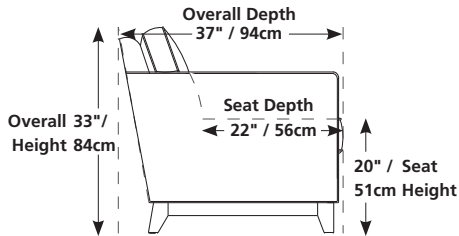

77362 / 70362 ANDREO

Over 300 leathers and fabrics to choose from. Your choice...

Cosmopolitan

Cosmopolitan...
...*your style.*

Palliser® has the answer with a wide array of classic modern shapes that suit today's urban style to a T. With over 300 coverings to choose from, the look is custom, personal and truly unique.

83" / 211cm wide
01 sofa
inside arm to inside arm
= 66" / 168cm

61" / 155cm wide
03 loveseat
inside arm to inside arm
= 44" / 112cm

39" / 99cm wide
02 chair
inside arm to inside arm
= 22" / 56cm

35" x 35" x 17"
89cm x 89cm x 43cm
04 ottoman

83" x 37" x 35"
211cm x 94cm x 89cm
21 sofabed 54"
inside arm to inside arm
= 66" / 168cm

76" / 193cm wide
12 LHF sofa
13 RHF sofa

85" / 216cm wide
35 RHF corner chaise
36 LHF corner chaise