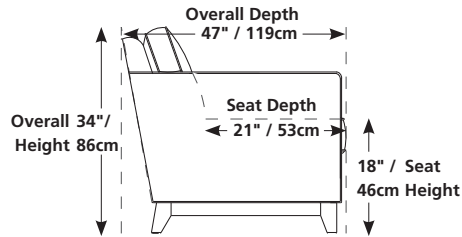

77415 / 70415 TERRACE

Over 300 leathers and fabrics to choose from. Your choice...

Design • It • Yourself