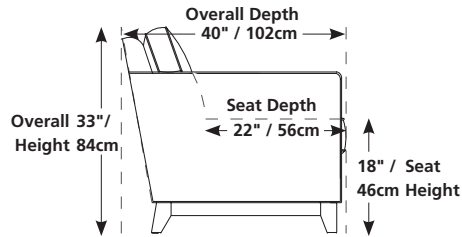

77419 / 70419 TELLERO

Over 300 leathers and fabrics to choose from. Your choice...

Design • It • Yourself

Great Rooms®

One simple curve makes a stunning statement. Each section of Tellerio is designed with an identical curvature for a constant radius from bumper to bumper.

Even the ottoman fits just right. Optional table or bumper seat on the end units.

MOST POPULAR CONFIGURATIONS