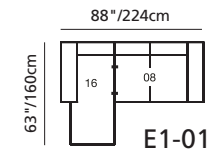

MOST POPULAR CONFIGURATIONS