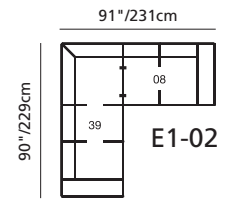

MOST POPULAR CONFIGURATIONS