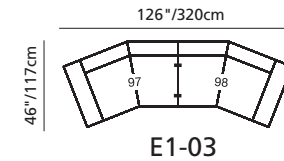

MOST POPULAR CONFIGURATIONS