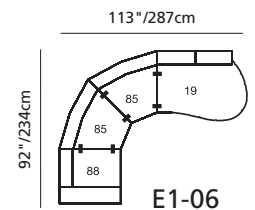

MOST POPULAR CONFIGURATIONS