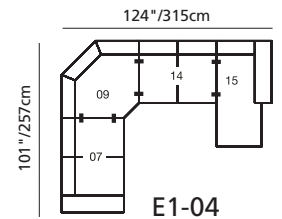

MOST POPULAR CONFIGURATIONS