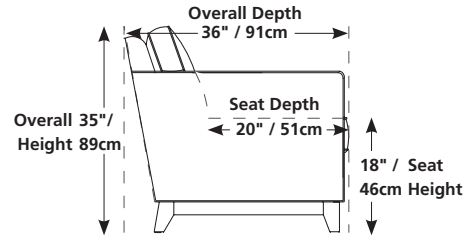

## Design • It • Yourself

23" / 58cm wide  
02 freestanding armless chair

23" x 23" x 17"  
58cm x 58cm x 43cm  
04 ottoman

55" / 140cm wide  
07 LHF loveseat  
08 RHF loveseat

46" / 117cm wide  
09 corner curve

23" / 58cm wide  
10 armless chair  
55 LHF armless chair  
56 RHF armless chair

36" / 91cm wide  
11 corner square

77" / 196cm wide  
12 LHF sofa  
13 RHF sofa

45" / 114cm wide  
14 armless loveseat

33" x 63" x 35"  
84cm x 160cm x 89cm  
15 RHF chaise  
16 LHF chaise

23" / 58cm wide  
83 wedge seat 22°

45" / 114cm wide  
85 wedge seat 45°

33" / 84cm wide  
88 LHF chair  
89 RHF chair

63" x 46" x 35"  
160cm x 117cm x 89cm  
97 LHF angled loveseat  
98 RHF angled loveseat

44" x 29" x 17"  
112cm x 74cm x 43cm  
64 angled storage ottoman