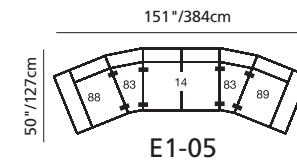

MOST POPULAR CONFIGURATIONS