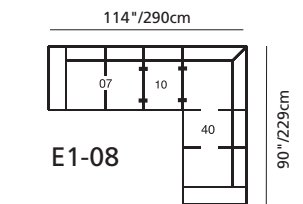

MOST POPULAR CONFIGURATIONS