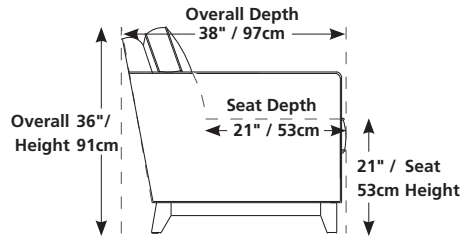

77619 ATLUS

Over 100 leathers to choose from. Your choice...

Horizons

86" / 218cm wide
01 sofa
inside arm to inside arm
= 65" / 165cm

64" / 163cm wide
03 loveseat
inside arm to inside arm
= 43" / 109cm

42" / 107cm wide
02 chair
inside arm to inside arm
= 21" / 53cm

37" x 30" x 17"
94cm x 76cm x 43cm
04 ottoman

BEAUTY IS MORE THAN SKIN DEEP

- a Super soft poly topper with a full bonded fibre wrap
- b High-resiliency foam provides long-lasting comfort and support
- c Individual pocket coils in every seat cushion ensure individual comfort
- d Fibre wrapped to provide a soft front edge
- e Tempered steel coil spring units are eight-way hand tied ensuring timeless support
- f Supportive wood stretcher with padding ensures quality construction