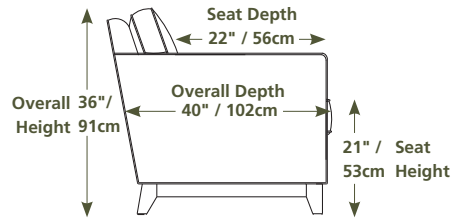

## Horizons

93" / 236cm wide  
01 sofa  
inside arm to inside arm  
= 68" / 173cm

69" / 175cm wide  
03 loveseat  
inside arm to inside arm  
= 44" / 112cm

47" / 119cm wide  
02 chair  
inside arm to inside arm  
= 20" / 51cm

41" x 30" x 20"  
104cm x 76cm x 51cm  
04 ottoman

60" / 152cm wide  
07 LHF loveseat  
08 RHF loveseat

71" / 180cm wide  
09 corner curve

25" / 64cm wide  
10 armless chair

84" / 213cm wide  
12 LHF sofa  
13 RHF sofa

49" / 124cm wide  
14 armless loveseat

37" x 65" x 36"  
94cm x 165cm x 91cm  
15 RHF chaise  
16 LHF chaise

73" / 185cm wide  
17 armless sofa

93" / 236cm wide  
22 sofa bed 60"  
inside arm to inside arm  
= 68" / 173cm