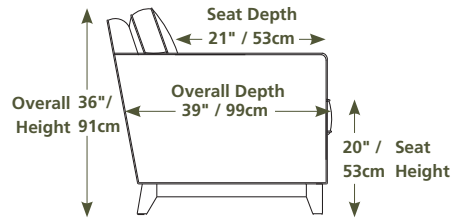

## Horizons

92" / 234cm wide  
01 sofa  
inside arm to inside arm  
= 62" / 157cm

68" / 173cm wide  
03 loveseat  
inside arm to inside arm  
= 38" / 97cm

47" / 119cm wide  
02 chair  
inside arm to inside arm  
= 16" / 41cm

30" x 25" x 17"  
76cm x 64cm x 43cm  
04 ottoman

60" / 152cm wide  
07 LHF loveseat  
08 RHF loveseat

71" / 180cm wide  
09 corner curve

24" / 64cm wide  
10 armless chair

83" / 211cm wide  
12 LHF sofa  
13 RHF sofa

92" / 234cm wide  
22 sofa bed 60"  
inside arm to inside arm  
= 62" / 157cm

96" / 244cm wide  
39 LHF sofa split  
40 RHF sofa split