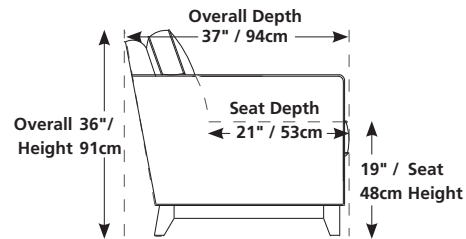

## Horizons

84" / 213cm wide  
01 sofa  
inside arm to inside arm  
= 65" / 165cm

62" / 157cm wide  
03 loveseat  
inside arm to inside arm  
= 43" / 109cm

40" / 102cm wide  
02 chair  
inside arm to inside arm  
= 21" / 53cm

27" x 23" x 20"  
69cm x 58cm x 51cm  
04 ottoman

84" / 213cm wide  
21 sofa  
inside arm to inside arm  
= 65" / 165cm