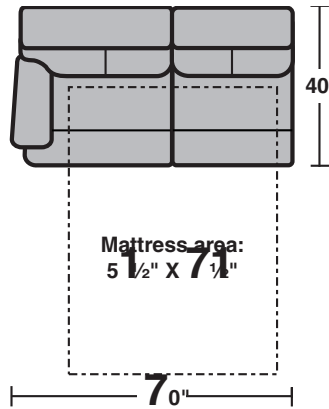

MATTRESS:

Cozy Comfort Mattress (W)	▲
Air Coil Mattress (V)	●

- ▲ Standard
- Optional

	Height	Seat Width	Overall Width	Seat Depth	Overall Depth	Open Depth	Arm Height	Seat Height	Mattress Size	Pillow Number
3098-61 Studio Reclining Sofa	43	60	80	22	40		26	21		
3098-19 Armless Chair	43	35	35	22	40			21		
3098-57 Left Recliner	43	31	41	22	40		26	21		
3098-58 Right Recliner	43	31	41	22	40		26	21		
3098-59 Armless Recliner	43	34	34	22	40			21		
3098-23 Full Wedge	43	41	64	22	40			21		
3098-45 Left Full Sleeper	43	60	70	22	40	92	26	21	51½ x 71½	
3098-46 Right Full Sleeper	43	60	70	22	40	92	26	21	51½ x 71½	

Triton
3098 Group – Motion Sofas/Sectionals

Components

30 98-19
Armless Chair

30 98-7
Left Recliner

30 98-8
Right Recliner

30 98-9
Armless Recliner

30 98-1
Studio Reclining Sofa

30 98-2s
Full Wedge

33 44-70
Wedge Arm

33 44-70 S
Storage Wedge Arm

33 44-72
Arm Console

30 98-4 5
Left Facing One Arm
Full Sleeper

30 98-4 6
Right Facing One Arm
Full Sleeper

Scale 1/4" = 1'

Rev. 9/07

Triton
3098 Group – Motion Sofas/Sectionals

Configurations

Scale 1/4" = 1'

Rev. 9/07