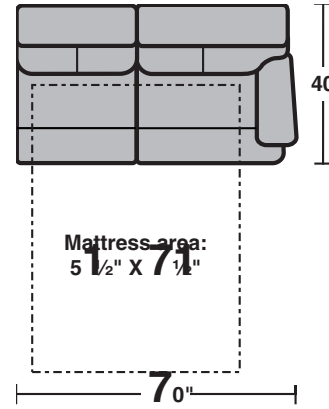

33 44-70
Wedge Arm

33 44-70 S
Storage Wedge Arm

33 44-72
Arm Console

30 98-4 5
Left Facing One Arm
Full Sleeper

30 98-4 6
Right Facing One Arm
Full Sleeper

Scale 1/4" = 1'

Rev. 9/07

Triton
3098 Group – Motion Sofas/Sectionals

Configurations

Scale 1/4" = 1'

Rev. 9/07