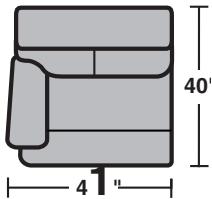

30 98-7
Left Recliner