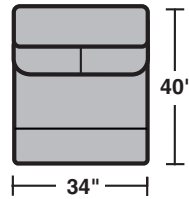

MATTRESS:

Cozy Comfort Mattress (W)	▲
Air Coil Mattress (V)	●

- ▲ Standard
- Optional

	Height	Seat Width	Overall Width	Seat Depth	Overall Depth	Open Depth	Arm Height	Seat Height	Mattress Size	Pillow Number
3098-61 Studio Reclining Sofa	43	60	80	22	40		26	21		
3098-19 Armless Chair	43	35	35	22	40			21		
3098-57 Left Recliner	43	31	41	22	40		26	21		
3098-58 Right Recliner	43	31	41	22	40		26	21		
3098-59 Armless Recliner	43	34	34	22	40			21		
3098-23 Full Wedge	43	41	64	22	40			21		
3098-45 Left Full Sleeper	43	60	70	22	40	92	26	21	51½ x 71½	
3098-46 Right Full Sleeper	43	60	70	22	40	92	26	21	51½ x 71½	

Triton
3098 Group – Motion Sofas/Sectionals

Components

30 98-19
Armless Chair

30 98-7
Left Recliner

30 98-8
Right Recliner

30 98-9
Armless Recliner

30 98-1
Studio Reclining Sofa

30 98-2s
Full Wedge

33 44-70
Wedge Arm

33 44-70 S
Storage Wedge Arm

33 44-72
Arm Console

30 98-4 5
Left Facing One Arm
Full Sleeper

30 98-4 6
Right Facing One Arm
Full Sleeper

Scale 1/4" = 1'

Rev. 9/07

Triton
3098 Group – Motion Sofas/Sectionals

Configurations

Scale 1/4" = 1'

Rev. 9/07