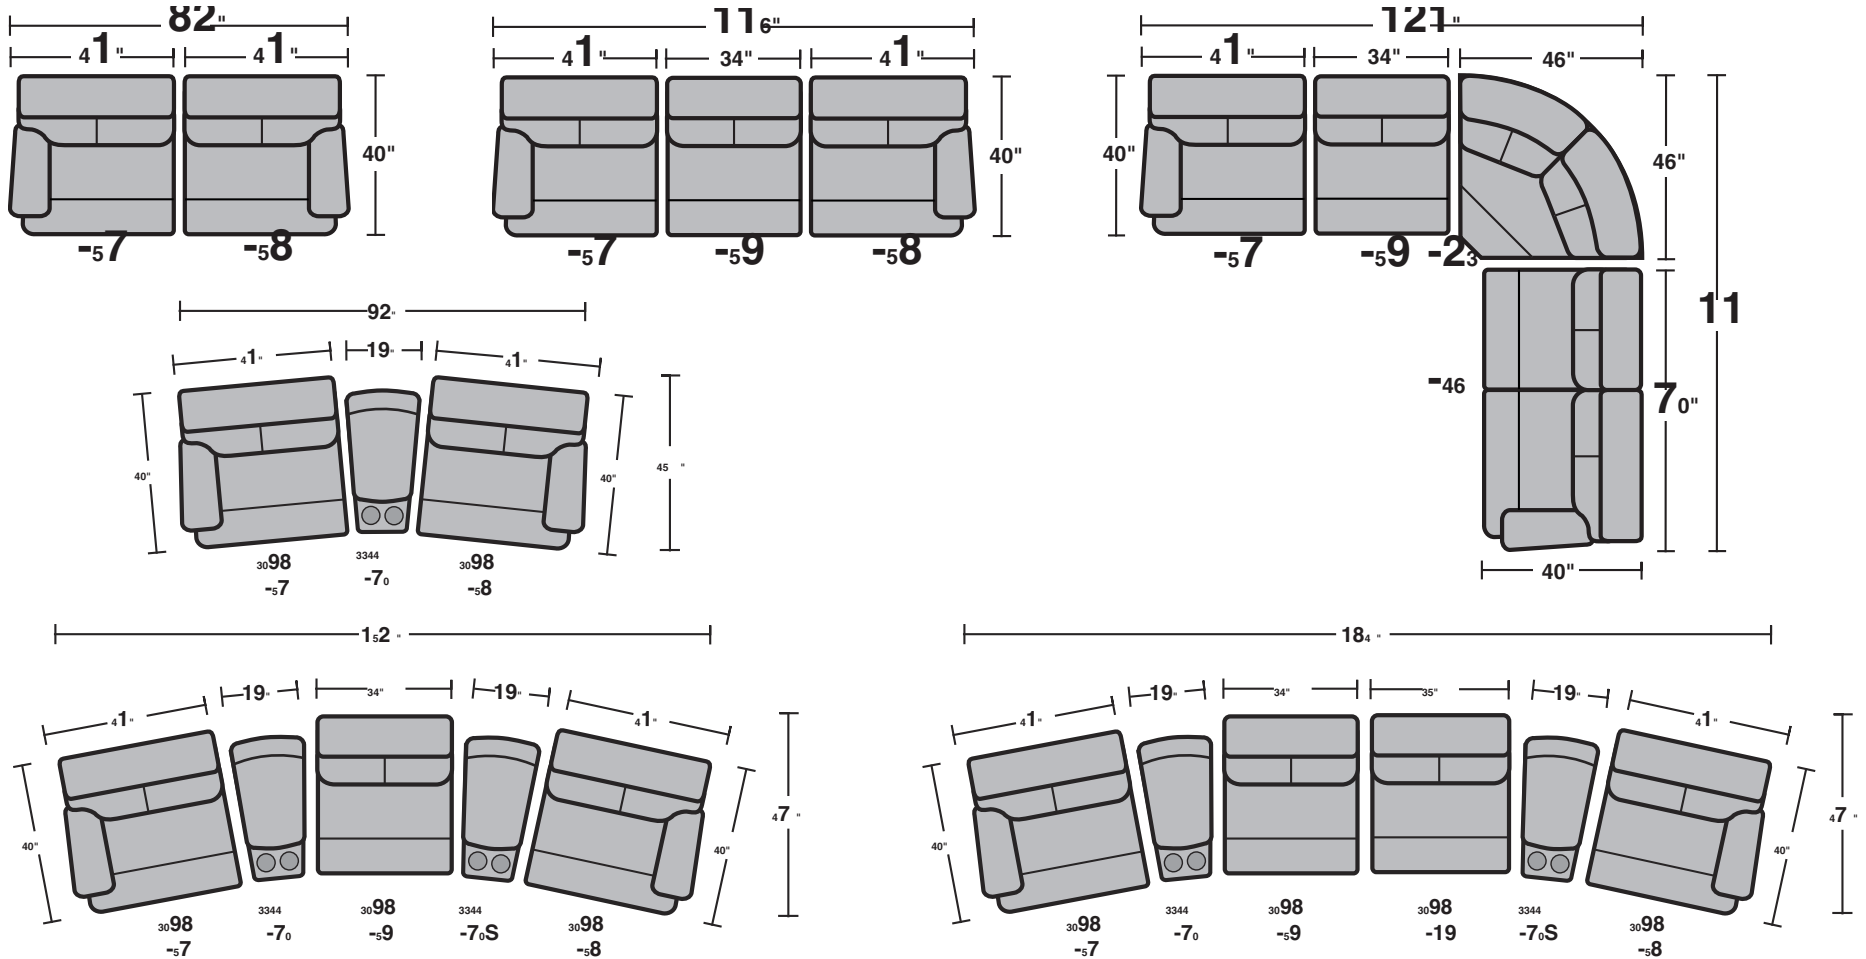

33 44-70
Wedge Arm

33 44-70 S
Storage Wedge Arm

33 44-72
Arm Console

30 98-4 5
Left Facing One Arm
Full Sleeper

30 98-4 6
Right Facing One Arm
Full Sleeper

Scale 1/4" = 1'

Rev. 9/07

Triton
3098 Group – Motion Sofas/Sectionals

Configurations

Scale 1/4" = 1'

Rev. 9/07