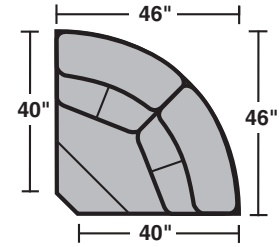

Triton
3098 Group – Motion Sofas/Sectionals

Components

30 98-19
Armless Chair

30 98-7
Left Recliner

30 98-8
Right Recliner

30 98-9
Armless Recliner

30 98-1
Studio Reclining Sofa

30 98-2s
Full Wedge

33 44-70
Wedge Arm

33 44-70 S
Storage Wedge Arm

33 44-72
Arm Console

30 98-4 5
Left Facing One Arm
Full Sleeper

30 98-4 6
Right Facing One Arm
Full Sleeper

Scale 1/4" = 1'

Rev. 9/07

Triton
3098 Group – Motion Sofas/Sectionals

Configurations

Scale 1/4" = 1'

Rev. 9/07