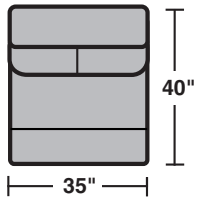

Triton
3098 Group – Motion Sofas/Sectionals

Components

30 98-19
Armless Chair