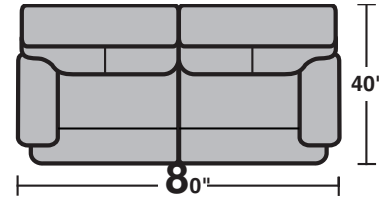

Triton
3098 Group – Motion Sofas/Sectionals

Components

30 98-19
Armless Chair

30 98-7
Left Recliner

30 98-8
Right Recliner

30 98-9
Armless Recliner

30 98-1
Studio Reclining Sofa

30 98-2s
Full Wedge

Configurations

Scale 1/4" = 1'

Rev. 9/07