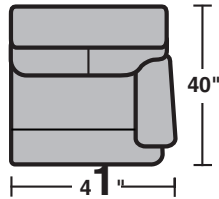

Triton
3098 Group – Motion Sofas/Sectionals

Components

30 98-19
Armless Chair

30 98-7
Left Recliner

30 98-8
Right Recliner

30 98-9
Armless Recliner

30 98-1
Studio Reclining Sofa

30 98-2s
Full Wedge

Configurations

Scale 1/4" = 1'

Rev. 9/07