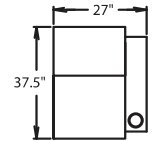

- **Wallaway®** - Fully reclines inches away from the wall, allowing greater decorating flexibility and more efficient use of space.
- **ChaiseLounger®** - Provides continuous, head-to-toe support when reclined.

- **PowerRecline®** - Effortlessly recline to your favorite position.
- **Lighted Cupholder** - Lighted ring illuminates the cupholder from the inside.
- **Small Scale Mechanism** - Space-saving design features a more compact recline mechanism, but delivers full-size performance and function.

- **Pull Cord Release** - Reclines with a gentle pull on the loop hidden between the seat and arm.
- **ButtKicker® Mini** - Silent subwoofer in seat that allows viewers to feel powerful bass without excessive volume.

38.5" BACK HEIGHT

3900 RECLINER
3901 POWER RECLINE