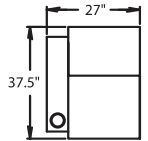

38.5" BACK HEIGHT

3900 RECLINER
3901 POWER RECLINE

5300 LF ARM RECLINER
5301 LF ARM POWER RECLINE

5340 CONSOLE RECLINER
5341 CONSOLE POWER RECLINE

5400 ARMLESS RECLINER
5401 ARMLESS POWER RECLINE

5440 CONSOLE RECLINER
5441 CONSOLE POWER RECLINE