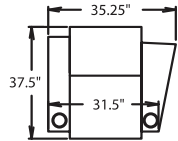

38.5" BACK HEIGHT

3900 RECLINER
3901 POWER RECLINE

5300 LF ARM RECLINER
5301 LF ARM POWER RECLINE

5340 CONSOLE RECLINER
5341 CONSOLE POWER RECLINE

5400 ARMLESS RECLINER
5401 ARMLESS POWER RECLINE

5440 CONSOLE RECLINER
5441 CONSOLE POWER RECLINE