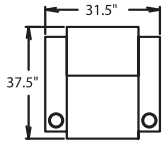

38.5" BACK HEIGHT

3900 RECLINER
3901 POWER RECLINE

5300 LF ARM RECLINER
5301 LF ARM POWER RECLINE

5340 CONSOLE RECLINER
5341 CONSOLE POWER RECLINE

5400 ARMLESS RECLINER
5401 ARMLESS POWER RECLINE

5440 CONSOLE RECLINER
5441 CONSOLE POWER RECLINE