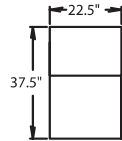

38.5" BACK HEIGHT

3900 RECLINER
3901 POWER RECLINE

5300 LF ARM RECLINER
5301 LF ARM POWER RECLINE

5340 CONSOLE RECLINER
5341 CONSOLE POWER RECLINE

5400 ARMLESS RECLINER
5401 ARMLESS POWER RECLINE

5440 CONSOLE RECLINER
5441 CONSOLE POWER RECLINE