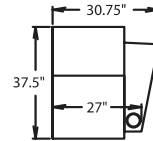

38.5" BACK HEIGHT

3900 RECLINER
3901 POWER RECLINE

5300 LF ARM RECLINER
5301 LF ARM POWER RECLINE

5340 CONSOLE RECLINER
5341 CONSOLE POWER RECLINE

5400 ARMLESS RECLINER
5401 ARMLESS POWER RECLINE

5440 CONSOLE RECLINER
5441 CONSOLE POWER RECLINE