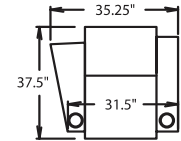

38.5" BACK HEIGHT

3900 RECLINER
3901 POWER RECLINE

5300 LF ARM RECLINER
5301 LF ARM POWER RECLINE

5340 CONSOLE RECLINER
5341 CONSOLE POWER RECLINE

5400 ARMLESS RECLINER
5401 ARMLESS POWER RECLINE

5440 CONSOLE RECLINER
5441 CONSOLE POWER RECLINE