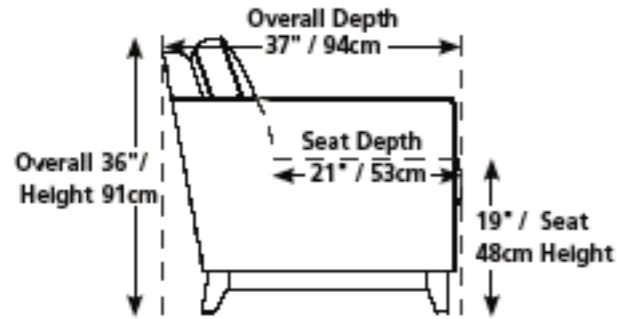

3477790-ADNON

01 sofa – 84" w x 37" d x 36" h  
RENDEZVOUS Sonora

# Horizons

84" / 213cm wide  
01 sofa  
Inside arm to inside arm  
= 65" / 165cm

62" / 157cm wide  
03 loveseat  
Inside arm to inside arm  
= 43" / 109cm

40" / 102cm wide  
02 chair  
Inside arm to inside arm  
= 21" / 53cm

27" x 23" x 20"  
69cm x 58cm x 51cm  
04 ottoman

84" / 213cm wide  
21 sofa bed 54"  
Inside arm to inside arm  
= 65" / 165cm