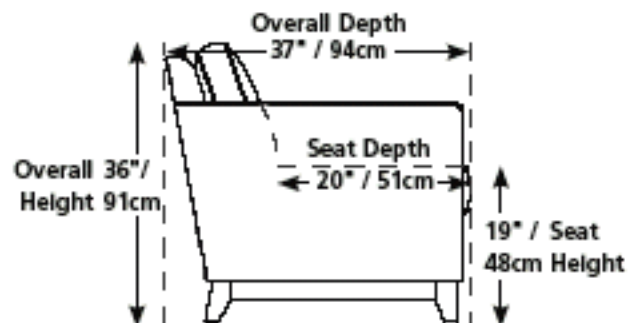

3477342-CARL

Cosmopolitan...
...*your style.*

Palliser® has the answer with a wide array of classic modern shapes that suit today's urban style to a T. With over 300 coverings to choose from, the look is custom, personal and truly unique.

77" / 196cm wide
01 sofa
inside arm to inside arm
= 66" / 168cm

55" / 140cm wide
03 loveseat
inside arm to inside arm
= 44" / 112cm

33" / 84cm wide
02 chair
inside arm to inside arm
= 22" / 56cm

20" x 20" x 16"
51cm x 51cm x 41cm
04 ottoman

77" / 196cm wide
21 sofa bed 54"
inside arm to inside arm
= 66" / 168cm

Width x Depth x Height

Specifications are correct at time of printing and are subject to change without notice.

PALLISER®