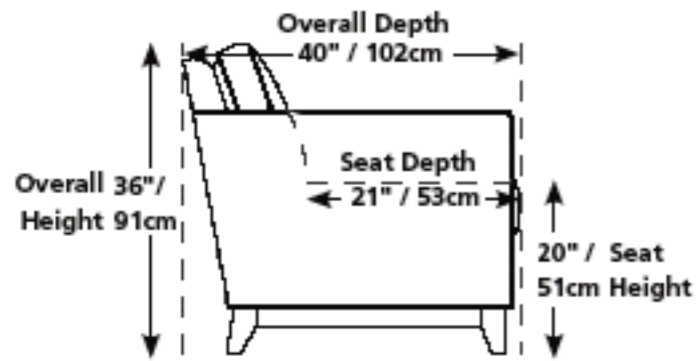

Dean-3477323

Easy Living...

Easy Living

83" / 211cm wide
01 sofa
Inside arm to inside arm
= 59" / 150cm

61" / 155cm wide
03 loveseat
Inside arm to inside arm
= 36" / 91cm

43" / 109cm wide
02 chair
Inside arm to inside arm
= 23" / 58cm

23" x 23" x 16"
58cm x 58cm x 41cm
04 ottoman

Make an easy going lifestyle a dream come true. Roomy upholstery that encourages stress-free living. Brought to life with over 300 covers in both leather and fabrics to choose from.