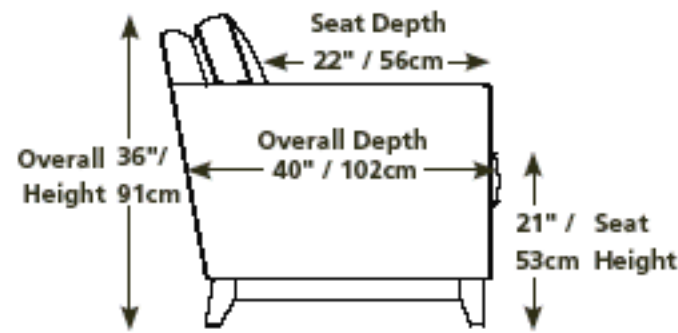

Dream-3477715

Shown In Wheat Leather

Horizons

93" / 236cm wide
01 sofa
inside arm to inside arm
= 68" / 173cm

69" / 175cm wide
03 loveseat
inside arm to inside arm
= 44" / 112cm

47" / 119cm wide
02 chair
inside arm to inside arm
= 20" / 51cm

41" x 30" x 20"
104cm x 76cm x 51cm
04 ottoman

60" / 152cm wide
07 LHF loveseat
08 RHF loveseat

71" / 180cm wide
09 corner curve

25" / 64cm wide
10 armless chair

84" / 213cm wide
12 LHF sofa
13 RHF sofa

49" / 124cm wide
14 armless loveseat

37" x 65" x 36"
94cm x 165cm x 91cm
15 RHF chaise
16 LHF chaise

73" / 185cm wide
17 armless sofa

93" / 236cm wide
22 sofa bed 60"
inside arm to inside arm
= 68" / 173cm

BEAUTY IS MORE THAN SKIN DEEP

- a Garnetted poly fibre sewn into a separate pocket, the initial softness you feel
- b High-resiliency foam provides long-lasting comfort and support
- c Individual pocket coils in every seat cushion ensure individual comfort
- d Fibre wrapped to provide a soft front edge
- e Tempered steel coil spring units are eight-way hand tied ensuring timeless support
- f Supportive wood stretcher with padding ensures quality construction