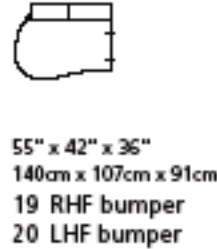

3477501-HAL

Design • It • Yourself

MOST POPULAR CONFIGURATIONS

STATIONARY OPTIONS

Width x Depth x Height

Specifications are correct at time of printing and are subject to change without notice.

Flexibility & CHOICE