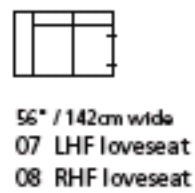

3477501-HAL

Design • It • Yourself

MOST POPULAR CONFIGURATIONS

STATIONARY OPTIONS

Width x Depth x Height

Specifications are correct at time of printing and are subject to change without notice.

Flexibility & CHOICE