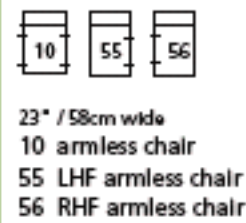

3477501-HAL

Design • It • Yourself

MOST POPULAR CONFIGURATIONS

STATIONARY OPTIONS

Width x Depth x Height

Specifications are correct at time of printing and are subject to change without notice.

Flexibility & CHOICE