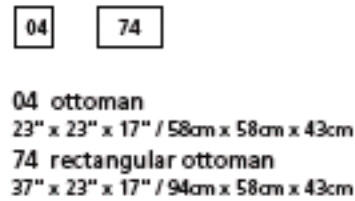

3477501-HAL

Design • It • Yourself

MOST POPULAR CONFIGURATIONS

STATIONARY OPTIONS

Width x Depth x Height

Specifications are correct at time of printing and are subject to change without notice.

Flexibility & CHOICE