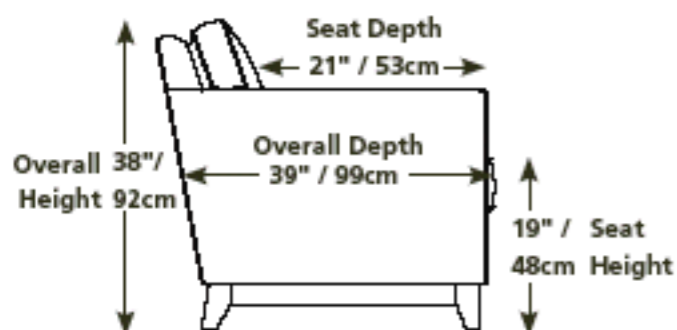

Michael-3477563

Cosmopolitan...
...*your style.*

Palliser® has the answer with a wide array of classic modern shapes that suit today's urban style to a T. With over 100 coverings to choose from, the look is custom, personal and truly unique.

largeur 90" / 229cm
01 sofa
Inside arm to Inside arm
= 60" / 152cm

largeur 68" / 173cm
03 loveseat
Inside arm to Inside arm
= 38" / 97cm

largeur 49" / 124cm
02 chair
Inside arm to Inside arm
= 19" / 48cm

30" x 25" x 18"
76cm x 64cm x 46cm
04 ottoman

49" x 63" x 38"
124cm x 160cm x 92cm
06 chaise
Inside arm to Inside arm
= 19" / 48cm