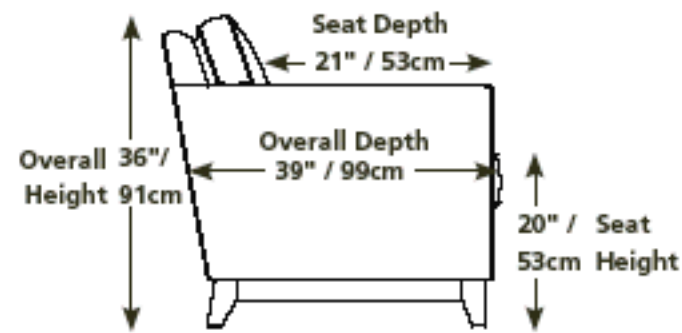

Shetland-3477738

Horizons

92" / 234cm wide
01 sofa
Inside arm to Inside arm
= 62" / 157cm

68" / 173cm wide
03 loveseat
Inside arm to Inside arm
= 38" / 97cm

47" / 119cm wide
02 chair
Inside arm to Inside arm
= 16" / 41cm

30" x 25" x 17"
76cm x 64cm x 43cm
04 ottoman

60" / 152cm wide
07 LHF loveseat
08 RHF loveseat

71" / 180cm wide
09 corner curve

24" / 64cm wide
10 armless chair

83" / 211cm wide
12 LHF sofa
13 RHF sofa

92" / 234cm wide
22 sofa bed 60"
Inside arm to Inside arm
= 62" / 157cm

96" / 244cm wide
39 LHF sofa split
40 RHF sofa split

BEAUTY IS MORE THAN SKIN DEEP

- a Garnetted poly fibre sewn into a separate pocket, the initial softness you feel
- b High-resiliency foam provides long-lasting comfort and support
- c Individual pocket coils in every seat cushion ensure individual comfort
- d Fibre wrapped to provide a soft front edge
- e Tempered steel coil spring units are eight-way hand tied ensuring timeless support
- f Supportive wood stretcher with padding ensures quality construction