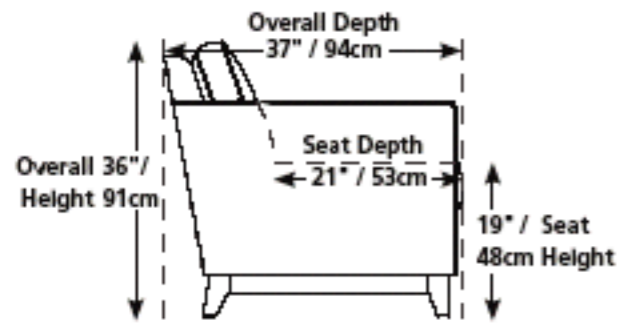

3477792-TOMMY

01 sofa – 84" w x 37" d x 36" h

BEAUTY IS MORE THAN SKIN DEEP

- a Super soft poly topper with a full bonded fibre wrap
- b High-resiliency foam provides long-lasting comfort and support
- c Individual pocket coils in every seat cushion ensure individual comfort
- d Fibre wrapped to provide a soft front edge
- e Tempered steel coil spring units are eight-way hand tied ensuring timeless support
- f Supportive wood stretcher with padding ensures quality construction

Horizons

84" / 213cm wide
01 sofa
Inside arm to inside arm
= 65" / 165cm

62" / 157cm wide
03 loveseat
Inside arm to inside arm
= 43" / 109cm

40" / 102cm wide
02 chair
Inside arm to inside arm
= 21" / 53cm

27" x 23" x 20"
69cm x 58cm x 51cm
04 ottoman

84" / 213cm wide
21 sofa bed 54"
Inside arm to inside arm
= 65" / 165cm

Width x Depth x Height

Specifications are correct at time of printing and are subject to change without notice.