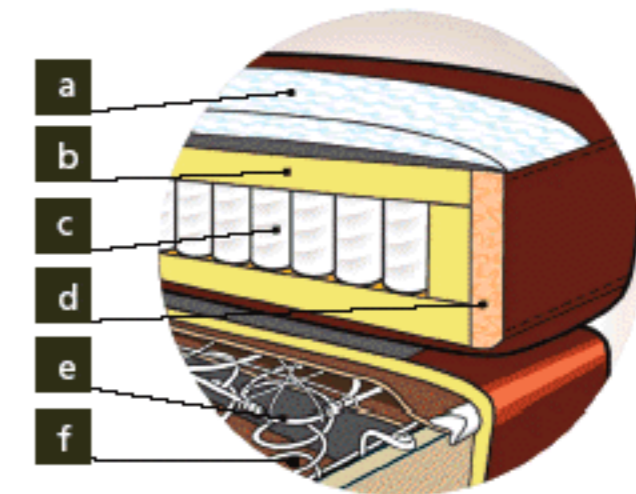

3477792-TOMMY

01 sofa – 84" w x 37" d x 36" h

BEAUTY IS MORE THAN SKIN DEEP

- a Super soft poly topper with a full bonded fibre wrap
- b High-resiliency foam provides long-lasting comfort and support
- c Individual pocket coils in every seat cushion ensure individual comfort
- d Fibre wrapped to provide a soft front edge
- e Tempered steel coil spring units are eight-way hand tied ensuring timeless support
- f Supportive wood stretcher with padding ensures quality construction

Horizons

84" / 213cm wide
01 sofa
Inside arm to inside arm
= 65" / 165cm

62" / 157cm wide
03 loveseat
Inside arm to inside arm
= 43" / 109cm

40" / 102cm wide
02 chair
Inside arm to inside arm
= 21" / 53cm

27" x 23" x 20"
69cm x 58cm x 51cm
04 ottoman

84" / 213cm wide
21 sofa bed 54"
Inside arm to inside arm
= 65" / 165cm

Width x Depth x Height

Specifications are correct at time of printing and are subject to change without notice.