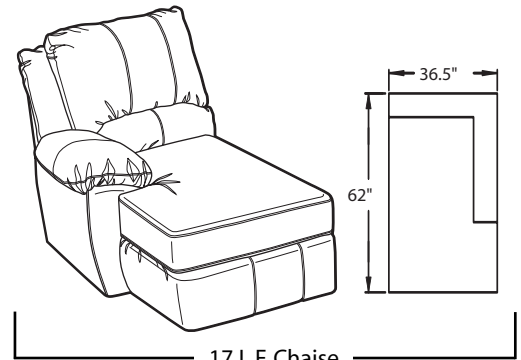

- **PowerRecline®** - Effortlessly recline to your favorite position
- **TouchMotionII®** - Easily reclines at the touch of a button.
- **Wallaway®** - Fully reclines just inches away from the wall, allowing greater decorating flexibility and more efficient use of space.
- **Sleeper** - Mattress pulls out easily for a comfortable night's sleep.

12 Armless

54 Recliner

17 L.F. Chaise  
18 R.F. Chaise

62 R.F. Recliner  
63 L.F. Recliner  
A62 R.F. Power Recliner  
A63 L.F. Power Recliner

67 L.F. Reclining Love Seat  
68 R.F. Reclining Love Seat  
A67 L.F. Power Reclining Love Seat  
A68 R.F. Power Reclining Love Seat