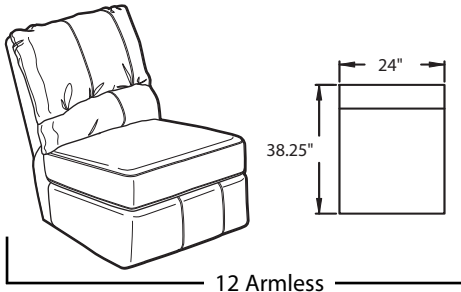

- **PowerRecline®** - Effortlessly recline to your favorite position
- **TouchMotionII®** - Easily reclines at the touch of a button.
- **Wallaway®** - Fully reclines just inches away from the wall, allowing greater decorating flexibility and more efficient use of space.
- **Sleeper** - Mattress pulls out easily for a comfortable night's sleep.

12 Armless

54 Recliner

17 L.F. Chaise  
18 R.F. Chaise

62 R.F. Recliner  
63 L.F. Recliner  
A62 R.F. Power Recliner  
A63 L.F. Power Recliner

67 L.F. Reclining Love Seat  
68 R.F. Reclining Love Seat  
A67 L.F. Power Reclining Love Seat  
A68 R.F. Power Reclining Love Seat