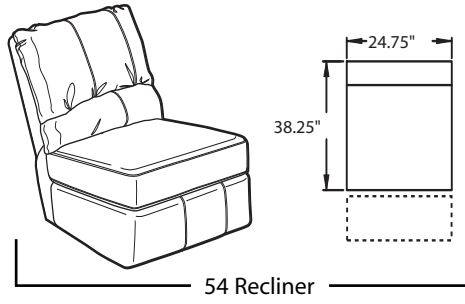

- **PowerRecline®** - Effortlessly recline to your favorite position
- **TouchMotionII®** - Easily reclines at the touch of a button.
- **Wallaway®** - Fully reclines just inches away from the wall, allowing greater decorating flexibility and more efficient use of space.
- **Sleeper** - Mattress pulls out easily for a comfortable night's sleep.

12 Armless

54 Recliner

17 L.F. Chaise  
18 R.F. Chaise

62 R.F. Recliner  
63 L.F. Recliner  
A62 R.F. Power Recliner  
A63 L.F. Power Recliner

67 L.F. Reclining Love Seat  
68 R.F. Reclining Love Seat  
A67 L.F. Power Reclining Love Seat  
A68 R.F. Power Reclining Love Seat