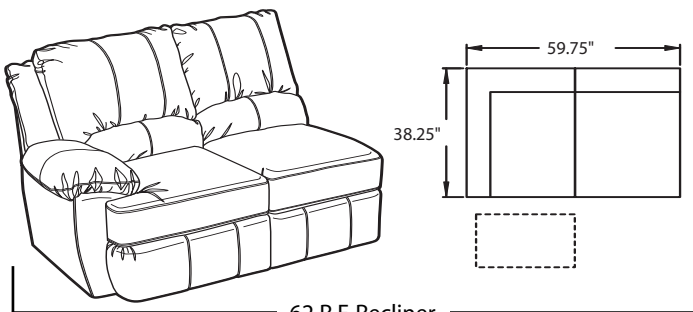

- **PowerRecline®** - Effortlessly recline to your favorite position
- **TouchMotionII®** - Easily reclines at the touch of a button.
- **Wallaway®** - Fully reclines just inches away from the wall, allowing greater decorating flexibility and more efficient use of space.
- **Sleeper** - Mattress pulls out easily for a comfortable night's sleep.

12 Armless

54 Recliner

17 L.F. Chaise  
18 R.F. Chaise

62 R.F. Recliner  
63 L.F. Recliner  
A62 R.F. Power Recliner  
A63 L.F. Power Recliner

67 L.F. Reclining Love Seat  
68 R.F. Reclining Love Seat  
A67 L.F. Power Reclining Love Seat  
A68 R.F. Power Reclining Love Seat