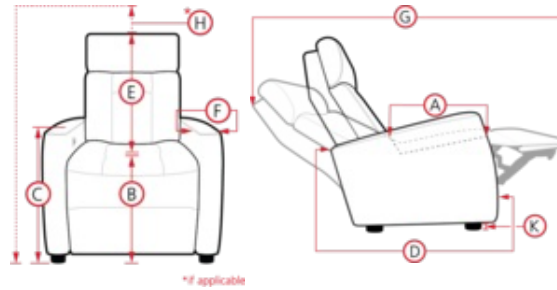

# 41065 ASHER

**PALLISER®**  
My Home, My Style, My Way™

- A. Seat Depth: 20.5 in / 52.0 cm
- B. Seat Height: 19.1 in / 48.5 cm
- C. Arm Height: 25.0 in / 63.5 cm
- D. Arm Depth: 33.1 in / 84.0 cm
- E. Seat Back Height: 20.3 in / 51.5 cm
- F. Width of Arm: 9.4 in / 24.0 cm
- G. Reclined Depth: 67.9 in / 172.5 cm
- H. Headrest Extension: 9.5 in / 24.1 cm

Measurements displayed here represent the standard for this series. Some pieces may vary.

10 Armless Chair  
23 x 40 x 42"  
59 x 101 x 107cm

31 Wallhugger Power Recliner w/ P  
40 x 40 x 42"  
101 x 101 x 107cm  
IA: 22" / 56cm

61 Sofa Power Recliner w/ Power H  
87 x 40 x 42"  
221 x 101 x 107cm  
IA: 69" / 174cm

63 Loveseat Power Recliner w/ Pow  
64 x 40 x 42"  
163 x 101 x 107cm  
IA: 45" / 115cm

66 RHF Power Recliner w/ Power He  
32 x 40 x 42"  
82 x 101 x 107cm

L6 Sofa Power Recliner w/ Power H  
L7 Loveseat Power Recline  
L8 Console Loveseat Recli  
L9 Wallhugger Power Recli  
87 x 40 x 42"  
221 x 101 x 107cm  
IA: 69" / 174cm

Dimensions are the same for reverse direction where applicable.