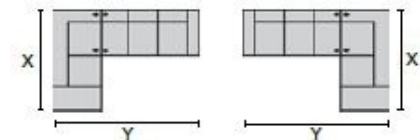

9X Corner Curve Large
54 x 54 x 42"
138 x 138 x 107cm

K0 Wedge w/Storage
17 x 40 x 37"
42 x 101 x 94cm

K1 Wedge 45 Degree w/Storage
36 x 40 x 37"
91 x 101 x 94cm

K2 Console w/Storage
13 x 40 x 37"
34 x 101 x 94cm

L1 RHF Pwr Recl Pwr/HR Pwr Lumbar
32 x 40 x 42"
82 x 101 x 107cm

L2 LHF Pwr Recl Pwr/HR Pwr Lumbar
32 x 40 x 42"
82 x 101 x 107cm

L3 Armless P/Recl Pwr/HR Pwr Lum
23 x 40 x 42"
59 x 101 x 107cm

L6 Sofa Power Recliner w/ Power H
L7 Loveseat Power Recline
L8 Console Loveseat Recli
L9 Wallhugger Power Recli
87 x 40 x 42"
221 x 101 x 107cm
IA: 69" / 174cm

Dimensions are the same for reverse direction where applicable.