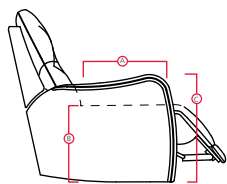

41088 – ZG4

DIMENSIONS SHOWN AS WIDTH X DEPTH X HEIGHT.
SPECIFICATIONS ARE CORRECT AT TIME OF PRINTING AND ARE SUBJECT TO CHANGE WITHOUT NOTICE.
LHF – LEFT HAND FACING RHF – RIGHT HAND FACING IA – INSIDE ARM TO INSIDE ARM

PALLISER®

My Home, My Style, My Way™

Features

- > Back: Premium elastic webbing
- > Seat: 8 gauge sinuous wire springs
- > High resilience seat foam
- > Chaise styling

For more information, go to palliser.com

42 Zero Gravity Chair
33 x 40 x 45"
84 x 102 x 114cm
IA: 21" / 53cm

- A Seat Depth 19.5" / 50cm
- B Seat Height 18.75" / 48cm
- C Arm Height 26" / 66cm